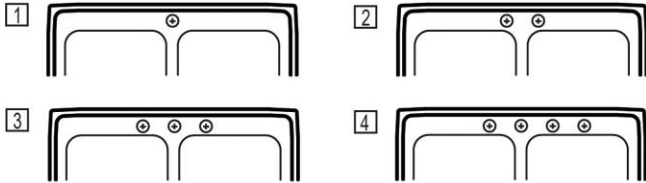

**PRODUCT SPECIFICATIONS**

Celebrity® Stainless Steel 33" x 19-1/2" x 7-1/8" Equal Double Bowl Drop-in Sink. Sink is manufactured from 20 gauge 304 Stainless Steel with a Brushed Satin finish, Center drain placement, and Bottom only pads.

|                              |  |
|------------------------------|--|
| <b>Installation Type:</b>    | Drop-in  |
| <b>Material:</b>             | 304 Stainless Steel  |
| <b>Finish:</b>               | Brushed Satin  |
| <b>Gauge:</b>                | 20   |
| <b>Sound Deadening:</b>      | Bottom only pads   |
| <b>Number of Bowls:</b>      | 2  |
| <b>Sink Dimensions:</b>      | 33" x 19-1/2" x 7-1/8"   |
| <b>Bowl 1 Dimensions:</b>    | 14" x 14" x 7"   |
| <b>Bowl 2 Dimensions:</b>    | 14" x 14" x 7"   |
| <b>Drain Size:</b>           | 3-1/2" (89mm)  |
| <b>Drain Location:</b>       | Center   |
| <b>Minimum Cabinet Size:</b> | 36"  |
| <b>Mounting Hardware:</b>    | Part # 64090014 included for countertops up to 3/4" (19mm) thick |
| <b>Template Included:</b>    | No   |
| <b>Cutout Template #:</b>    | <a href="#">1000001276</a>                                       |

Template is available for download at [elkay.com](http://elkay.com). CAD software will be required to open the template.

**Cutout Dimensions for Drop-in Installation:**  
32-3/8" x 18-7/8" (822mm x 479mm) with 1-1/2" (38mm) corner radius

**Hole Drilling Configurations:**

1-1/2" (38mm) Diameter Faucet Holes on 4" (102mm) Centers

A Century of Tradition and Quality. For more than 100 years, Elkay has been making innovative products and providing exceptional customer care. We take pride in offering plumbing products that make life easier, inspire change and leave the world a better place.