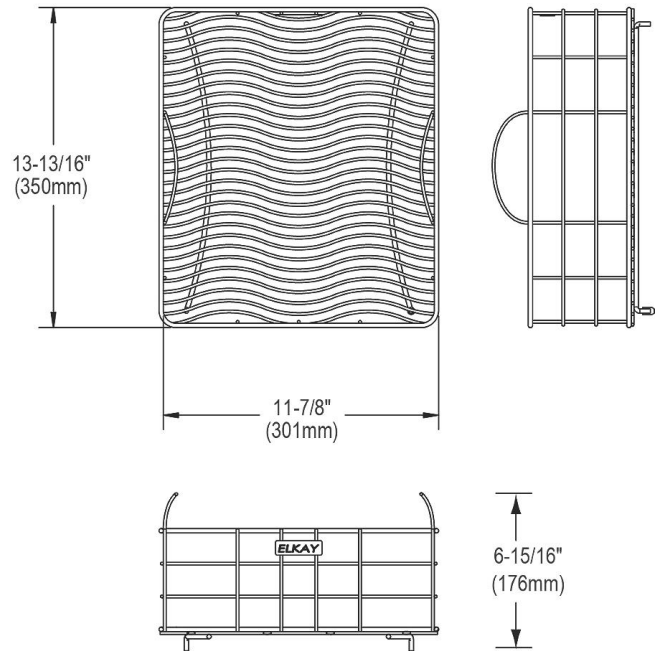

Material:	Stainless Steel
Finish:	Polished Stainless Steel
Dimensions:	11-7/8" x 13-13/16" x 6-15/16"
Fits Bowl Size(s):	15-1/8" x 16-3/8" and 15-1/4" x 16-1/8"

Special Note: Includes removable dish rack

A Century of Tradition and Quality.
For more than 100 years, Elkay has been making innovative products and providing exceptional customer care. We take pride in offering plumbing products that make life easier, inspire change and leave the world a better place.

- [Clean and Care Manual (PDF)](#)
- [Clean and Care Manual (PDF)](#)
- [Warranty (PDF)](#)