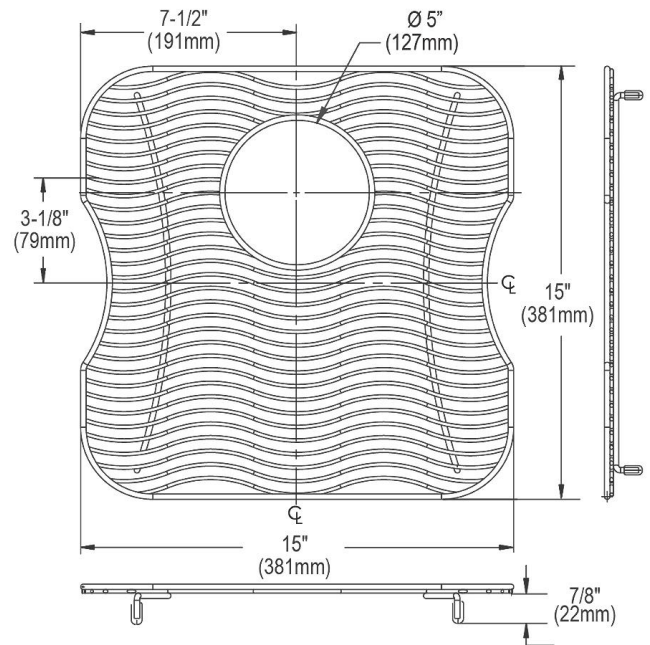

A Century of Tradition and Quality.

For more than 100 years, Elkay has been making innovative products and providing exceptional customer care. We take pride in offering plumbing products that make life easier, inspire change and leave the world a better place.

[Clean and Care Manual (PDF)](#)

[Clean and Care Manual (PDF)](#)

[Warranty (PDF)](#)