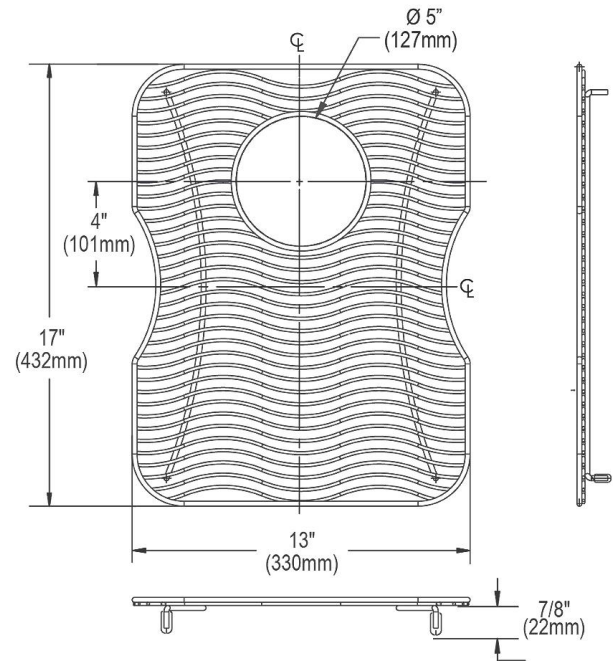

PART: _____ QTY: _____

PROJECT: _____

CONTACT: _____

DATE: _____

NOTES: _____

APPROVAL: _____

In keeping with our policy of continuing product improvement, Elkay reserves the right to change product specifications without notice. Please visit elkay.com for the most current version of Elkay product specification sheets. This specification describes an Elkay product with design, quality, and functional benefits to the user. When making a comparison of other producers' offerings, be certain these features are not overlooked.