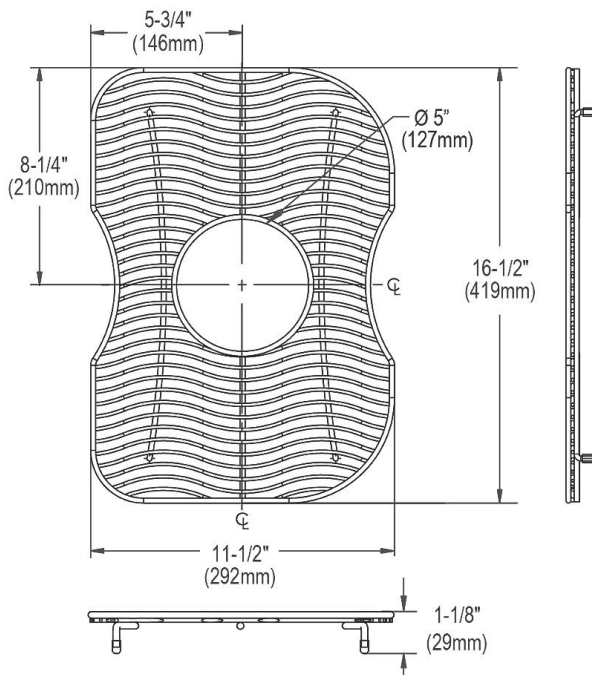

Material:	Stainless Steel
Finish:	Polished Stainless Steel
Dimensions:	11-1/2" x 16-1/2" x 1-1/8"
Fits Bowl Size(s):	13-7/16" x 18-9/16"

AMERICAN PRIDE. A LIFETIME TRADITION. Like your family, the Elkay family has values and traditions that endure. For almost a century, Elkay has been a family-owned and operated company, providing thousands of jobs that support our families and communities.

[Clean and Care Manual (PDF)](#)
[Clean and Care Manual (PDF)](#)
[Warranty (PDF)](#)