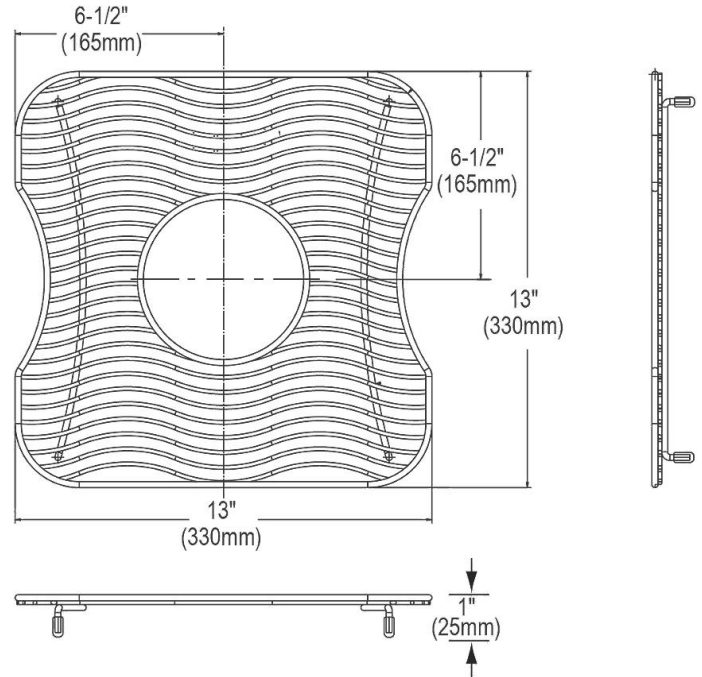

Material:	Stainless Steel
Finish:	Polished Stainless Steel
Dimensions:	13" x 13" x 1"
Fits Bowl Size(s):	14" x 14"

Special Note: For bowls with center drain opening

AMERICAN PRIDE. A LIFETIME TRADITION. Like your family, the Elkay family has values and traditions that endure. For almost a century, Elkay has been a family-owned and operated company, providing thousands of jobs that support our families and communities.

[Clean and Care Manual (PDF)](#)

[Clean and Care Manual (PDF)](#)

[Warranty (PDF)](#)