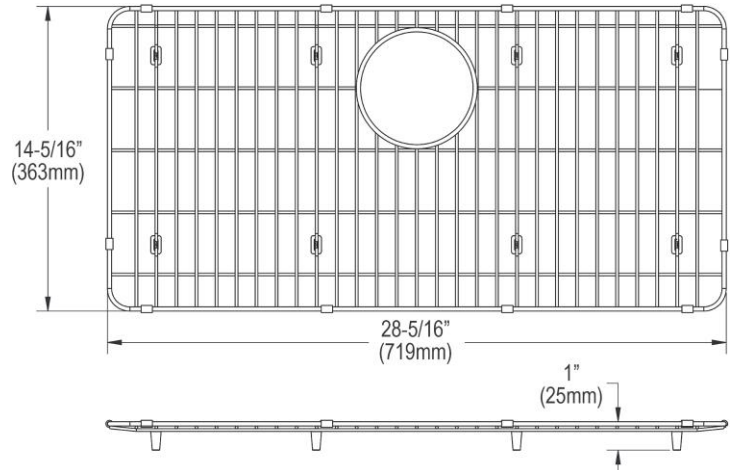

Material:	Stainless Steel
Finish:	Polished Stainless Steel
Dimensions:	28-5/16" x 14-5/16" x 1"
Fits Bowl Size(s):	30-1/4" x 16-5/16"

Special Note: For bowls with rear center drain opening.

AMERICAN PRIDE. A LIFETIME TRADITION. Like your family, the Elkay family has values and traditions that endure. For almost a century, Elkay has been a family-owned and operated company, providing thousands of jobs that support our families and communities.

[Clean and Care Manual (PDF)](#)

[Clean and Care Manual (PDF)](#)

[Warranty (PDF)](#)