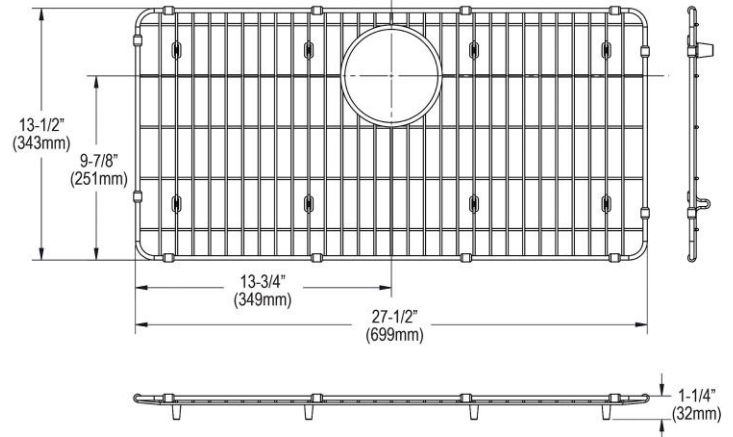

A Century of Tradition and Quality. For more than 100 years, Elkay has been making innovative products and providing exceptional customer care. We take pride in offering plumbing products that make life easier, inspire change and leave the world a better place.

[Clean and Care Manual (PDF)](#)

[Clean and Care Manual (PDF)](#)

[Warranty (PDF)](#)