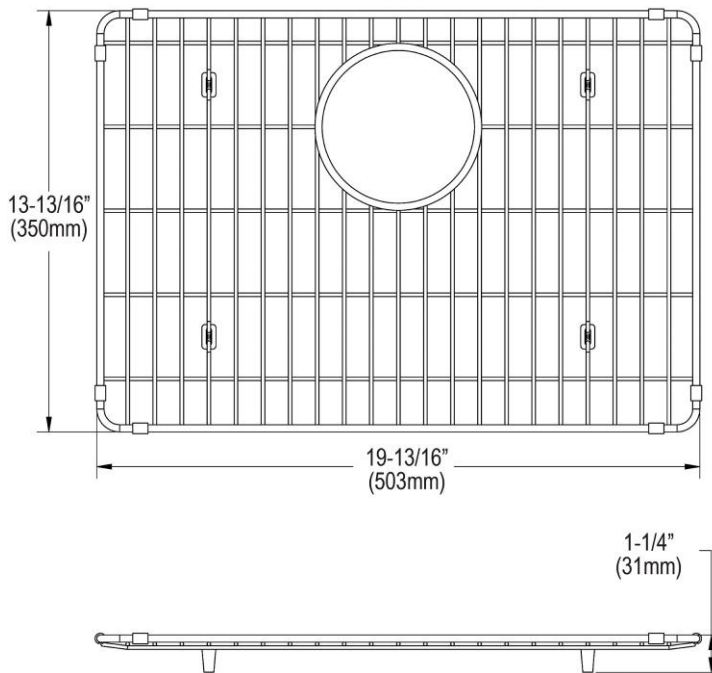

Material:	Stainless Steel
Dimensions:	19-13/16" x 13-13/16" x 1-1/4"
Fits Bowl Size(s):	22-3/8" x 16-3/8"

Special Note: For bowls with rear center drain opening.

AMERICAN PRIDE. A LIFETIME TRADITION.
Like your family, the Elkay family has values and traditions that endure. For almost a century, Elkay has been a family-owned and operated company, providing thousands of jobs that support our families and communities.

- [Clean and Care Manual (PDF)](#)
- [Clean and Care Manual (PDF)](#)
- [Warranty (PDF)](#)