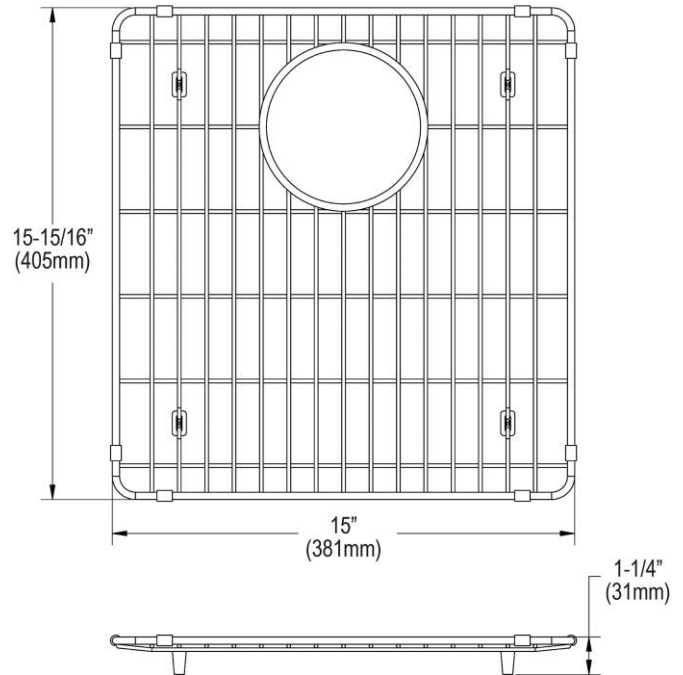

PART: _____ QTY: _____

PROJECT: _____

CONTACT: _____

DATE: _____

NOTES: _____

APPROVAL: _____

In keeping with our policy of continuing product improvement, Elkay reserves the right to change product specifications without notice. Please visit elkay.com for the most current version of Elkay product specification sheets. This specification describes an Elkay product with design, quality, and functional benefits to the user. When making a comparison of other producers' offerings, be certain these features are not overlooked.