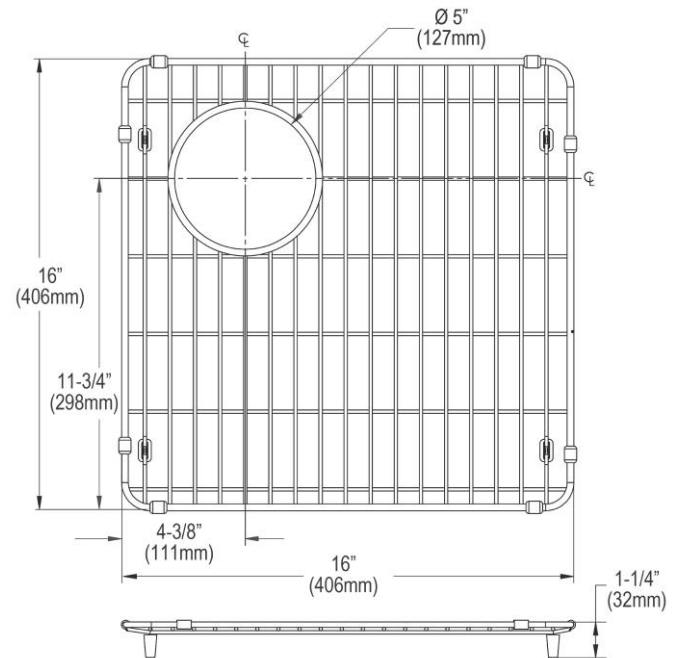

PART: _____ QTY: _____

PROJECT: _____

CONTACT: _____

DATE: _____

NOTES: _____

APPROVAL: _____

In keeping with our policy of continuing product improvement, Elkay reserves the right to change product specifications without notice. Please visit elkay.com for the most current version of Elkay product specification sheets. This specification describes an Elkay product with design, quality, and functional benefits to the user. When making a comparison of other producers' offerings, be certain these features are not overlooked.