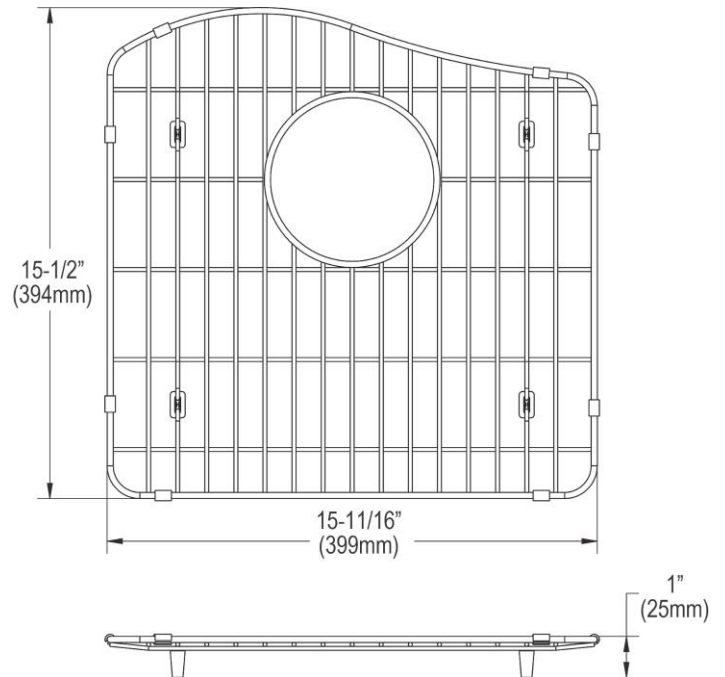

Material:	Stainless Steel
Finish:	Polished Stainless Steel
Dimensions:	15-11/16" x 15-1/2" x 1"
Fits Bowl Size(s):	17-9/16" x 17-3/4"

Special Note: For bowls with rear center drain opening.

AMERICAN PRIDE. A LIFETIME TRADITION.
Like your family, the Elkay family has values and traditions that endure. For almost a century, Elkay has been a family-owned and operated company, providing thousands of jobs that support our families and communities.

[Clean and Care Manual (PDF)](#)

[Clean and Care Manual (PDF)](#)

[Warranty (PDF)](#)