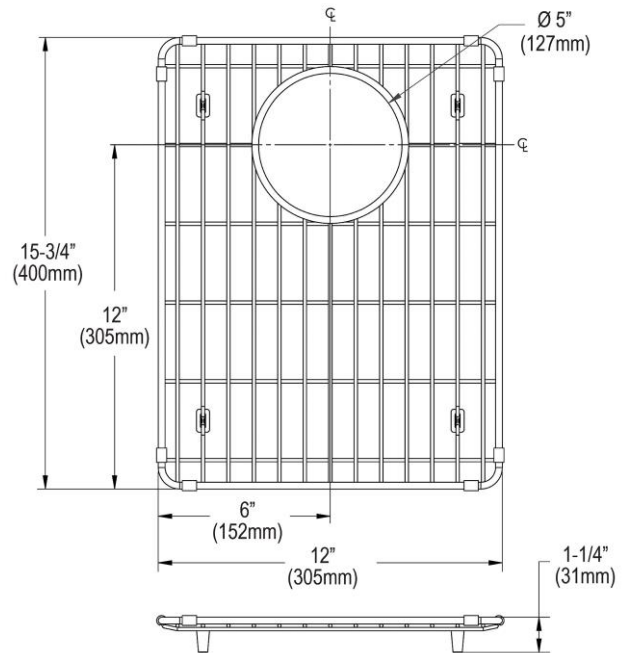

PART: _____ QTY: _____

PROJECT: _____

CONTACT: _____

DATE: _____

NOTES: _____

APPROVAL: _____

In keeping with our policy of continuing product improvement, Elkay reserves the right to change product specifications without notice. Please visit elkay.com for the most current version of Elkay product specification sheets. This specification describes an Elkay product with design, quality, and functional benefits to the user. When making a comparison of other producers' offerings, be certain these features are not overlooked.