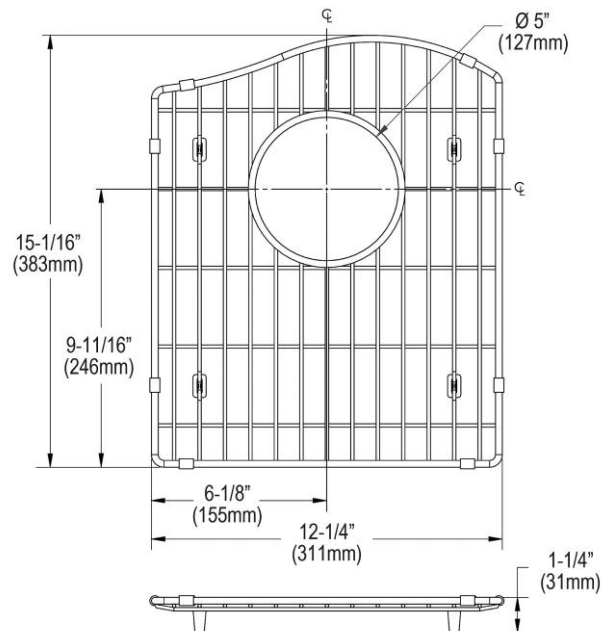

PART: _____ QTY: _____

PROJECT: _____

CONTACT: _____

DATE: _____

NOTES: _____

APPROVAL: _____

In keeping with our policy of continuing product improvement, Elkay reserves the right to change product specifications without notice. Please visit elkay.com for the most current version of Elkay product specification sheets. This specification describes an Elkay product with design, quality, and functional benefits to the user. When making a comparison of other producers' offerings, be certain these features are not overlooked.