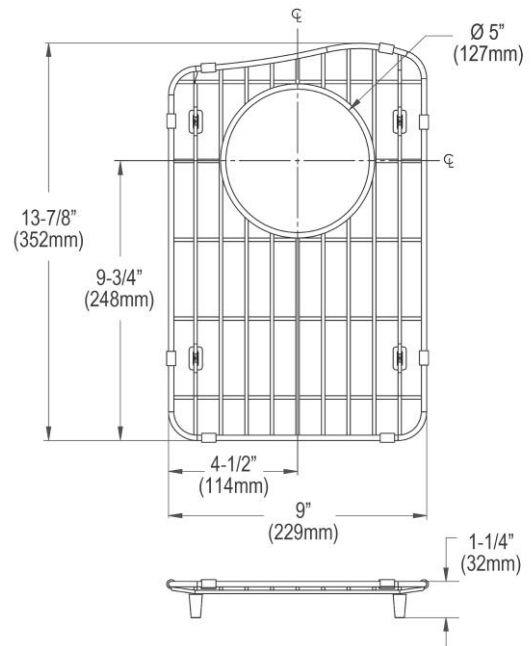

PART: _____ QTY: _____

PROJECT: _____

CONTACT: _____

DATE: _____

NOTES: _____

APPROVAL: _____

In keeping with our policy of continuing product improvement, Elkay reserves the right to change product specifications without notice. Please visit elkay.com for the most current version of Elkay product specification sheets. This specification describes an Elkay product with design, quality, and functional benefits to the user. When making a comparison of other producers' offerings, be certain these features are not overlooked.