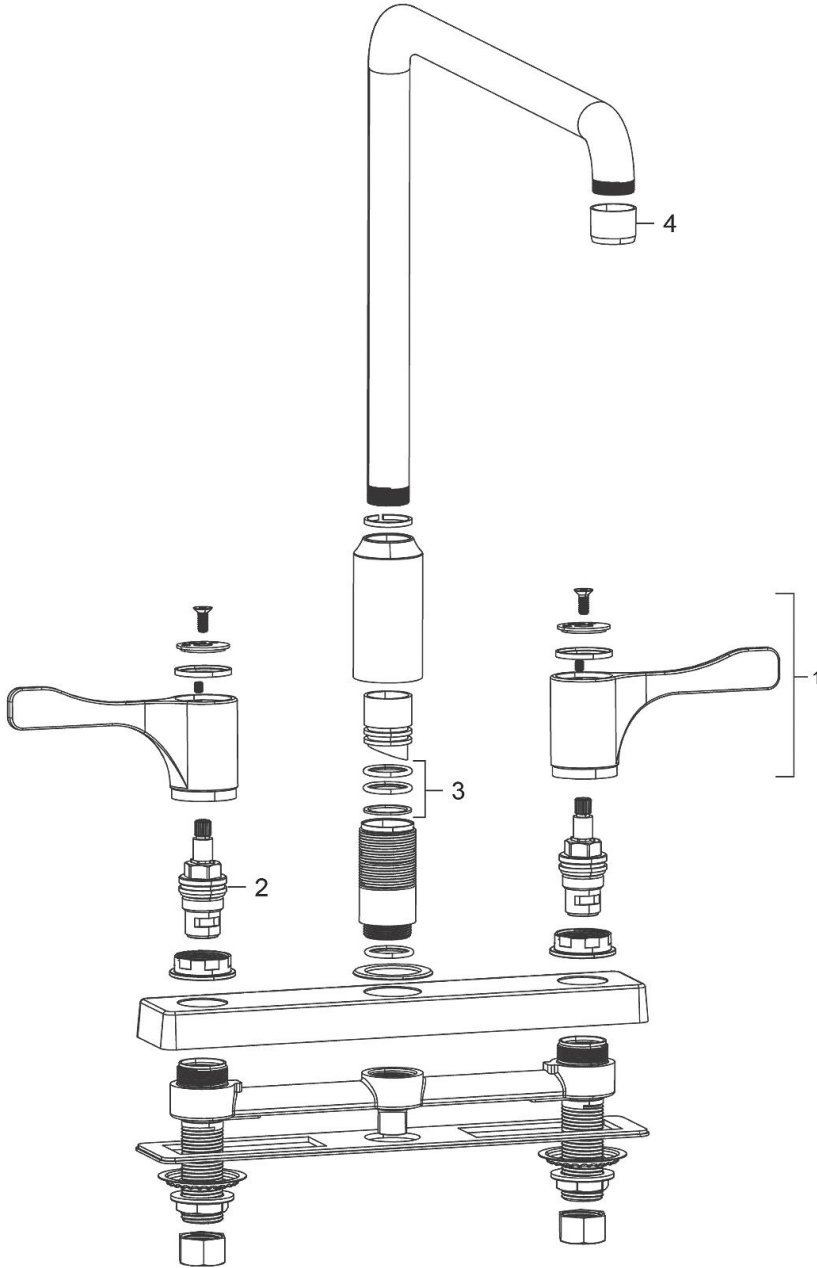

**PRODUCT SPECIFICATIONS**

8" Centerset Exposed Deck Mount Faucet with Arc Spout and 4" Lever Handles Chrome. Faucet has a flow rate of 1.5 GPM, and is made of Chrome-plated Brass material, with a Quarter Turn Ceramic Disc valve. Faucet requires 3 faucet holes.

<b>Mounting Type:</b>	Deck Mount
<b>Special Features:</b>	Low Flow
<b>Finish:</b>	Chrome (CR)
<b>Handle Type:</b>	4" Lever Handle
<b>Deck Clearance:</b>	10"
<b>Spout Reach:</b>	8"
<b>Spout Height:</b>	12-1/8"
<b>Hole Drillings:</b>	3
<b>Material:</b>	Chrome-plated Brass
<b>Valve Type:</b>	Quarter Turn Ceramic Disc
<b>Valve Connection:</b>	1/2"-14 NPSM
<b>Flow Rate:</b>	1.5 GPM
<b>Faucet Hole Size (min):</b>	1-1/4"
<b>Faucet Hole Spread:</b>	4
<b>Countertop Thickness:</b>	1-1/8
<b>Spout Swing Rotation:</b>	360°
<b>Spout Type:</b>	Arc Tube

**Product Compliance:** ADA & ICC A117.1  
ASME A112.18.1/CSA B125.1  
CEC  
NSF 372 (lead free)  
NSF 61 (Q≤1)

Complies with ADA & ICC A117.1 accessibility requirements when installed according to the requirements outlined in these standards.

ITEM	PART #	DESCRIPTION
1	0000000679	4" Blade Handle
2	0000000682	Cartridges
3	0000000686	360° Swing Spout Repair Kit
4	0000000688	Aerator

*In keeping with our policy of continuing product improvement, Elkay reserves the right to change product specifications without notice. Please visit [elkay.com](http://elkay.com) for the most current version of Elkay product specification sheets. This specification describes an Elkay product with design, quality, and functional benefits to the user. When making a comparison of other producers' offerings, be certain these features are not overlooked.*