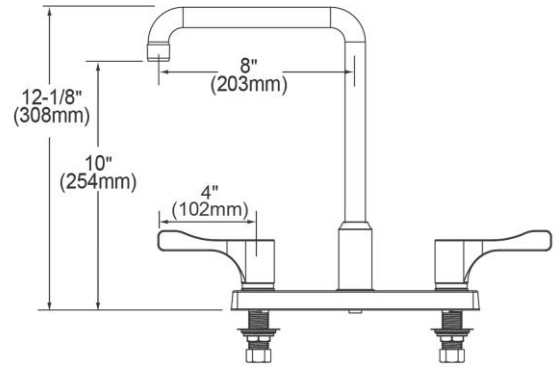

In keeping with our policy of continuing product improvement, Elkay reserves the right to change product specifications without notice. Please visit elkay.com for the most current version of Elkay product specification sheets. This specification describes an Elkay product with design, quality, and functional benefits to the user. When making a comparison of other producers' offerings, be certain these features are not overlooked.