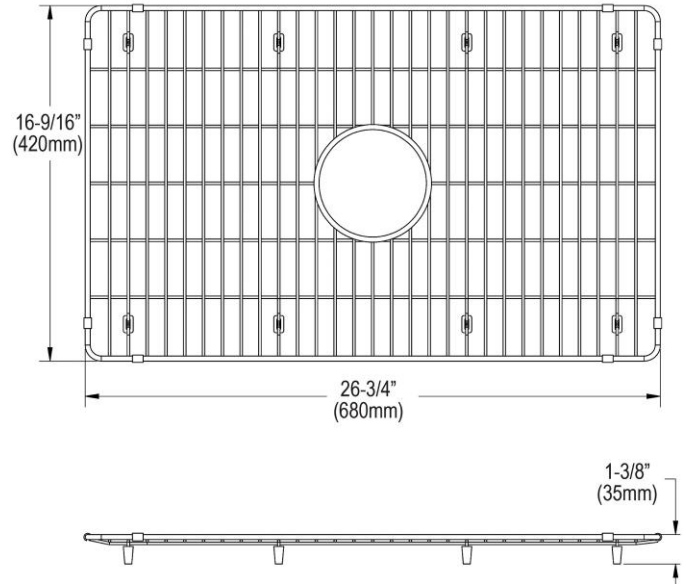

PART: _____ QTY: _____

PROJECT: _____

CONTACT: _____

DATE: _____

NOTES: _____

APPROVAL: _____

In keeping with our policy of continuing product improvement, Elkay reserves the right to change product specifications without notice. Please visit elkay.com for the most current version of Elkay product specification sheets. This specification describes an Elkay product with design, quality, and functional benefits to the user. When making a comparison of other producers' offerings, be certain these features are not overlooked.