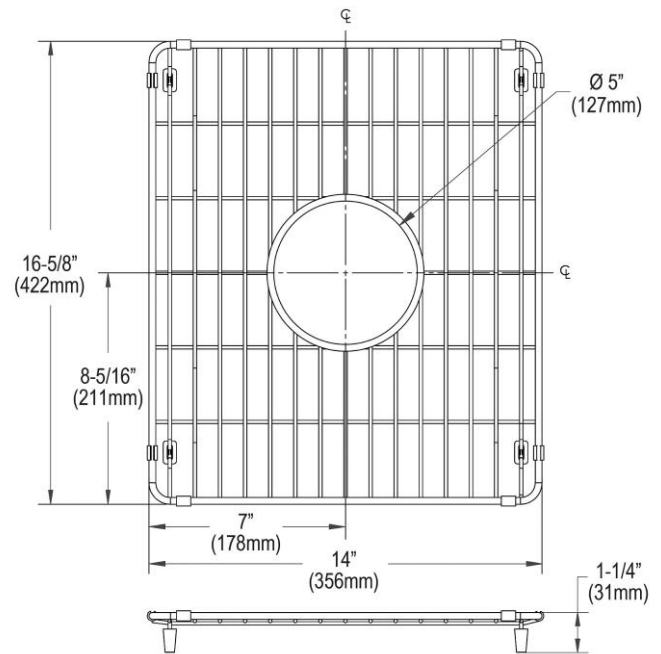

PART: _____ QTY: _____

PROJECT: _____

CONTACT: _____

DATE: _____

NOTES: _____

APPROVAL: _____

In keeping with our policy of continuing product improvement, Elkay reserves the right to change product specifications without notice. Please visit elkay.com for the most current version of Elkay product specification sheets. This specification describes an Elkay product with design, quality, and functional benefits to the user. When making a comparison of other producers' offerings, be certain these features are not overlooked.