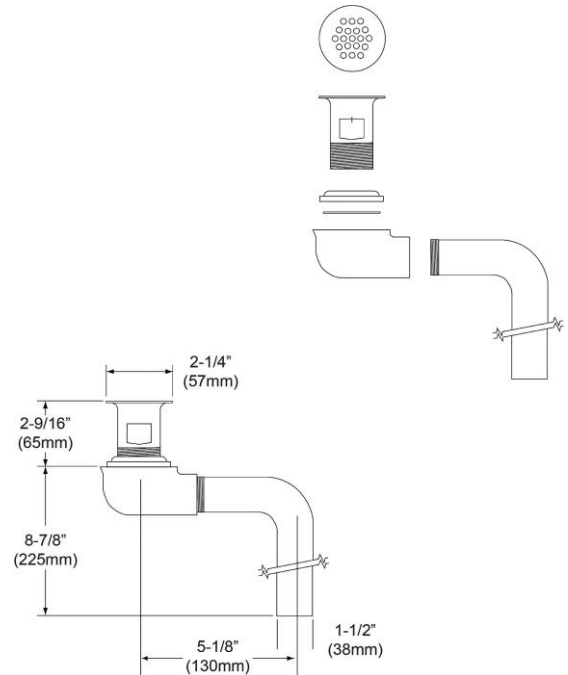

PART: _____ QTY: _____

PROJECT: _____

CONTACT: _____

DATE: _____

NOTES: _____

APPROVAL: _____

In keeping with our policy of continuing product improvement, Elkay reserves the right to change product specifications without notice. Please visit elkay.com for the most current version of Elkay product specification sheets. This specification describes an Elkay product with design, quality, and functional benefits to the user. When making a comparison of other producers' offerings, be certain these features are not overlooked.