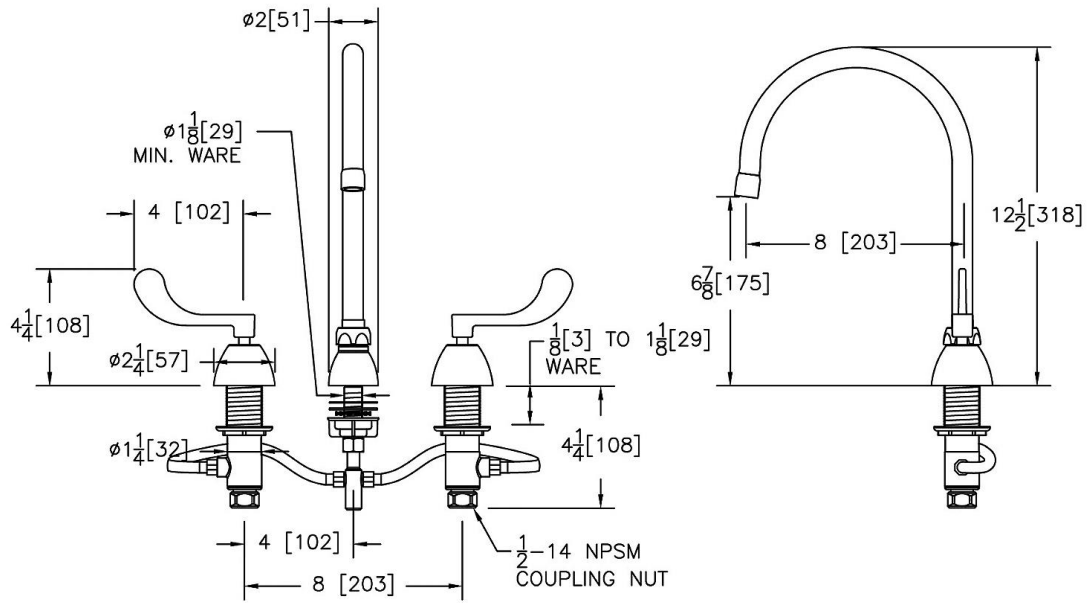

In keeping with our policy of continuing product improvement, Elkay reserves the right to change product specifications without notice. Please visit elkay.com for the most current version of Elkay product specification sheets. This specification describes an Elkay product with design, quality, and functional benefits to the user. When making a comparison of other producers' offerings, be certain these features are not overlooked.