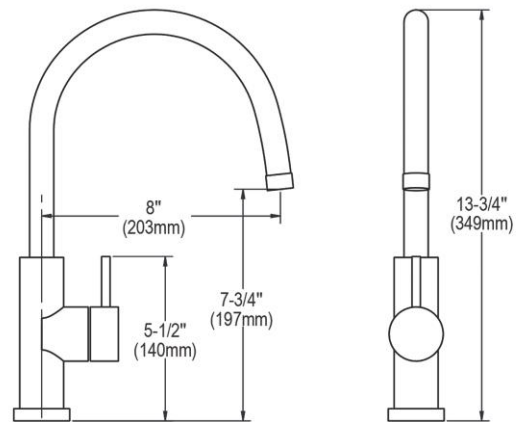

PART: _____ QTY: _____

PROJECT: _____

CONTACT: _____

DATE: _____

NOTES: _____

APPROVAL: _____

In keeping with our policy of continuing product improvement, Elkay reserves the right to change product specifications without notice. Please visit elkay.com for the most current version of Elkay product specification sheets. This specification describes an Elkay product with design, quality, and functional benefits to the user. When making a comparison of other producers' offerings, be certain these features are not overlooked.