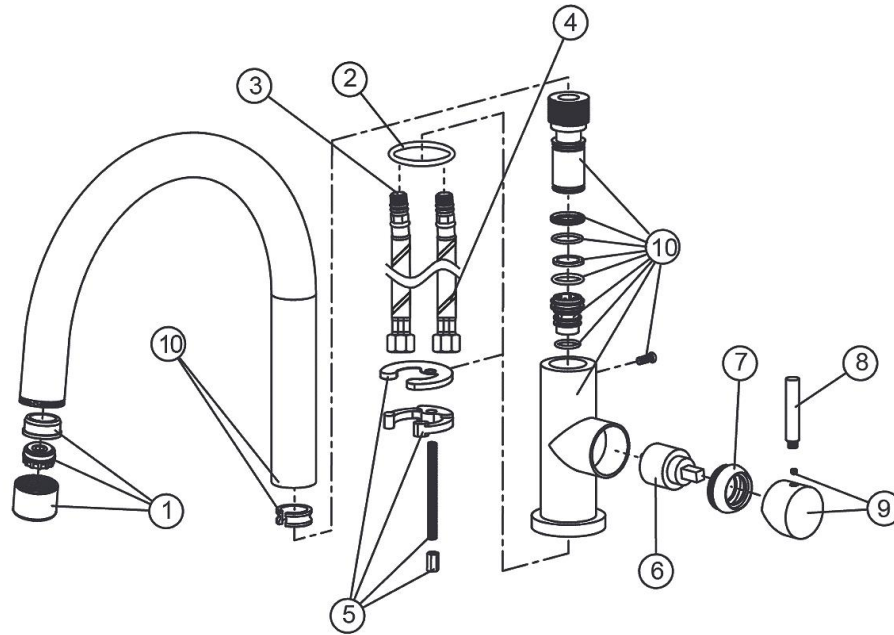

Mounting Type:	Deck Mount
Special Features:	Low Flow
Finish:	Satin Stainless Steel (SSS)
Handle Type:	Lever Handle
Deck Clearance:	7-3/4"
Spout Reach:	8"
Spout Height:	13-3/4"
Hole Drillings:	1
Material:	Stainless Steel
Valve Type:	Ceramic Disc
Valve Connection:	3/8" Female Compression Hose Assembly
Flow Rate:	1.5 GPM
Faucet Hole Size (min):	1-1/2"
Countertop Thickness:	2-1/2"
Spout Swing Rotation:	360°
Spout Type:	Standard Spout

ITEM	Part No.	DESCRIPTION
1	M7900	Aerator
2	LK7900XX	O-Ring
3	LK7900X5H	Supply Hose (Hot)
4	LK7900X5C	Supply Hose (Cold)
5	LK7900X7	HW Kit
6	LK7921X9	Cartridge
7	LK79009A	Cartridge Nut
8	LK7900X1A	Handle
9	LK7900X1B	Handle Base
10	N/A	Spout Assembly