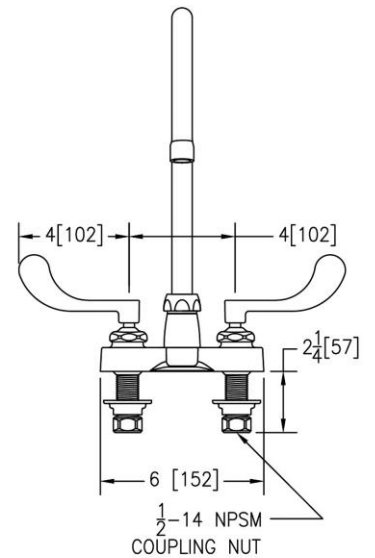

In keeping with our policy of continuing product improvement, Elkay reserves the right to change product specifications without notice. Please visit elkay.com for the most current version of Elkay product specification sheets. This specification describes an Elkay product with design, quality, and functional benefits to the user. When making a comparison of other producers' offerings, be certain these features are not overlooked.