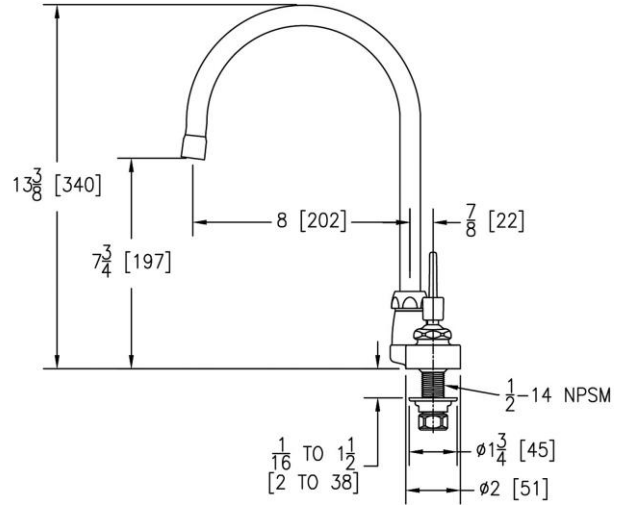

In keeping with our policy of continuing product improvement, Elkay reserves the right to change product specifications without notice. Please visit elkay.com for the most current version of Elkay product specification sheets. This specification describes an Elkay product with design, quality, and functional benefits to the user. When making a comparison of other producers' offerings, be certain these features are not overlooked.