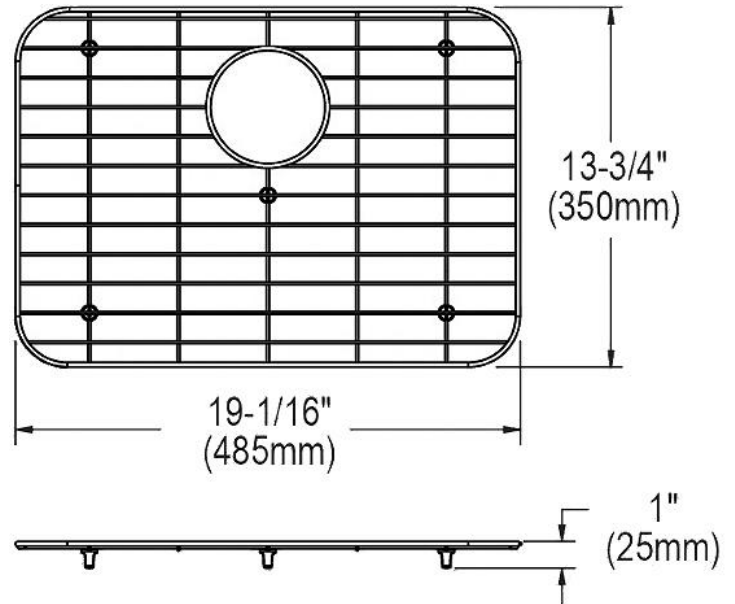

PART: _____ QTY: _____

PROJECT: _____

CONTACT: _____

DATE: _____

NOTES: _____

APPROVAL: _____

In keeping with our policy of continuing product improvement, Elkay reserves the right to change product specifications without notice. Please visit elkay.com for the most current version of Elkay product specification sheets. This specification describes an Elkay product with design, quality, and functional benefits to the user. When making a comparison of other producers' offerings, be certain these features are not overlooked.