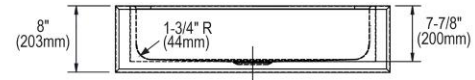

PART: _____ QTY: _____
PROJECT: _____
CONTACT: _____
DATE: _____
NOTES: _____
APPROVAL: _____

In keeping with our policy of continuing product improvement, Elkay reserves the right to change product specifications without notice. Please visit elkay.com for the most current version of Elkay product specification sheets. This specification describes an Elkay product with design, quality, and functional benefits to the user. When making a comparison of other producers' offerings, be certain these features are not overlooked. Latest version of the spec sheet available: <https://www.elkayfiles.com/spec-sheets/ELUHFS2816_spec.pdf>