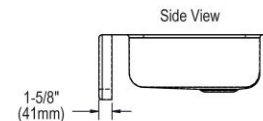

PART: _____ QTY: _____
PROJECT: _____
CONTACT: _____
DATE: _____
NOTES: _____
APPROVAL: _____

In keeping with our policy of continuing product improvement, Elkay reserves the right to change product specifications without notice. Please visit elkay.com for the most current version of Elkay product specification sheets. This specification describes an Elkay product with design, quality, and functional benefits to the user. When making a comparison of other producers' offerings, be certain these features are not overlooked. Latest version of the spec sheet available: <https://www.elkayfiles.com/spec-sheets/ELUHFS2816_spec.pdf>