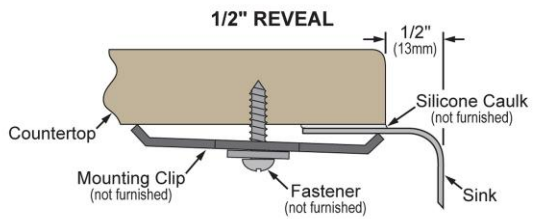

PRODUCT SPECIFICATIONS

Lustertone® Classic Stainless Steel 33" x 20-1/2" x 8" Single Bowl Farmhouse Sink. Sink is manufactured from 18 gauge 304 Stainless Steel with a Lustrous Satin finish, Rear Center drain placement, and Sides and Bottom pads.

Installation Type:	Farmhouse
Material:	304 Stainless Steel
Finish:	Lustrous Satin
Gauge:	18
Sound Deadening:	Sides and Bottom pads
Number of Bowls:	1
Sink Dimensions:	33" x 20-1/2" x 8"
Bowl 1 Dimensions:	28" x 16" x 7-7/8"
Drain Size:	3-1/2" (89mm)
Drain Location:	Rear Center
Minimum Cabinet Size:	36"
Mounting Hardware:	Undermount brackets sold separately
Template Included:	No

Installation Profile:

Designed to affix to the underside of any solid surface countertop.

A Century of Tradition and Quality. For more than 100 years, Elkay has been making innovative products and providing exceptional customer care. We take pride in offering plumbing products that make life easier, inspire change and leave the world a better place.