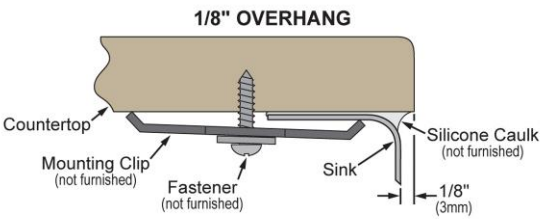

PRODUCT SPECIFICATIONS

Lustertone® Classic Stainless Steel 33" x 20-1/2" x 8" Single Bowl Farmhouse Sink. Sink is manufactured from 18 gauge 304 Stainless Steel with a Lustrous Satin finish, Rear Center drain placement, and Sides and Bottom pads.

Installation Type:	Farmhouse
Material:	304 Stainless Steel
Finish:	Lustrous Satin
Gauge:	18
Sound Deadening:	Sides and Bottom pads
Number of Bowls:	1
Sink Dimensions:	33" x 20-1/2" x 8"
Bowl 1 Dimensions:	28" x 16" x 7-7/8"
Drain Size:	3-1/2" (89mm)
Drain Location:	Rear Center
Minimum Cabinet Size:	36"
Mounting Hardware:	Undermount brackets sold separately
Template Included:	No

Installation Profile:

Designed to affix to the underside of any solid surface countertop.

A Century of Tradition and Quality. For more than 100 years, Elkay has been making innovative products and providing exceptional customer care. We take pride in offering plumbing products that make life easier, inspire change and leave the world a better place.