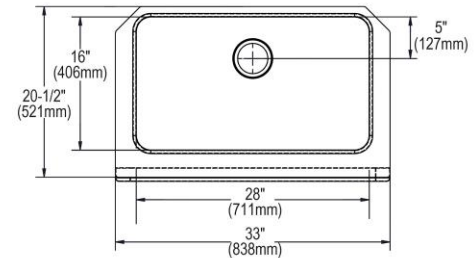

PART: _____ QTY: _____
PROJECT: _____
CONTACT: _____
DATE: _____
NOTES: _____
APPROVAL: _____

In keeping with our policy of continuing product improvement, Elkay reserves the right to change product specifications without notice. Please visit elkay.com for the most current version of Elkay product specification sheets. This specification describes an Elkay product with design, quality, and functional benefits to the user. When making a comparison of other producers' offerings, be certain these features are not overlooked. Latest version of the spec sheet available: <https://www.elkayfiles.com/spec-sheets/ELUHFS2816_spec.pdf>