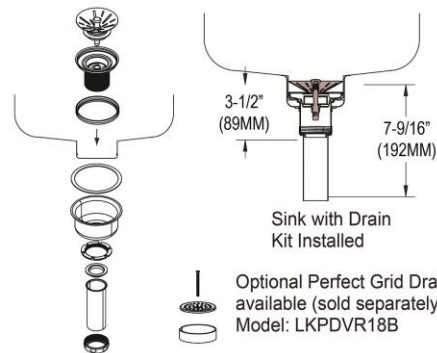

PART: _____ QTY: _____

PROJECT: _____

CONTACT: _____

DATE: _____

NOTES: _____

APPROVAL: _____

In keeping with our policy of continuing product improvement, Elkay reserves the right to change product specifications without notice. Please visit elkay.com for the most current version of Elkay product specification sheets. This specification describes an Elkay product with design, quality, and functional benefits to the user. When making a comparison of other producers' offerings, be certain these features are not overlooked. Latest version of the spec sheet available: <https://www.elkayfiles.com/spec-sheets/ELUH1814PD_spec.pdf>