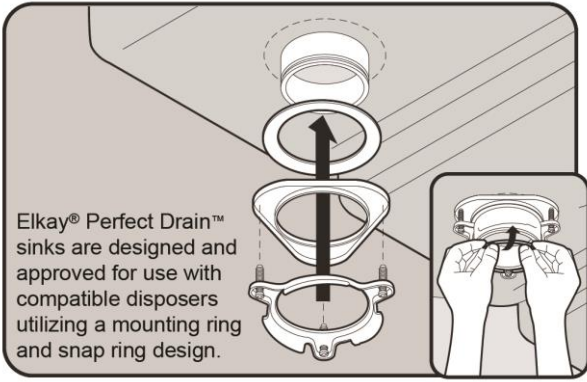

Included Accessories		
LKPD1	Perfect Drain® Fitting Type 304 Stainless Steel Body and Strainer Spec Sheet (PDF)	
Optional Accessories		
CBS1418	Hardwood 15" x 19" x 3/4" Cutting Board Spec Sheet (PDF)	
LKDS35	3-1/2" Garbage Disposal Stopper / Strainer for use with Perfect Drain® -Satin Finish Spec Sheet (PDF)	
LKDS99	3-1/2" Garbage Disposal Stopper / Strainer for use with Perfect Drain® -Chrome Polished Stainless Steel Spec Sheet (PDF)	
LKPDVR18B	Perfect Drain® Chrome Plated Brass Body Vandal-resistant Strainer Spec Sheet (PDF)	
LKGT1041	Elkay Gourmet Single Hole Kitchen Faucet Pull-out Spray and Lever Handle with Hi and Mid-rise Base Options Spec Sheet (PDF)	
LKW RB1418SS	Elkay Stainless Steel 13" x 17" x 7" Rinsing Basket Spec Sheet (PDF)	

In keeping with our policy of continuing product improvement, Elkay reserves the right to change product specifications without notice. Please visit elkay.com for the most current version of Elkay product specification sheets. This specification describes an Elkay product with design, quality, and functional benefits to the user. When making a comparison of other producers' offerings, be certain these features are not overlooked. Latest version of the spec sheet available: <https://www.elkayfiles.com/spec-sheets/ELUH1814PD_spec.pdf>