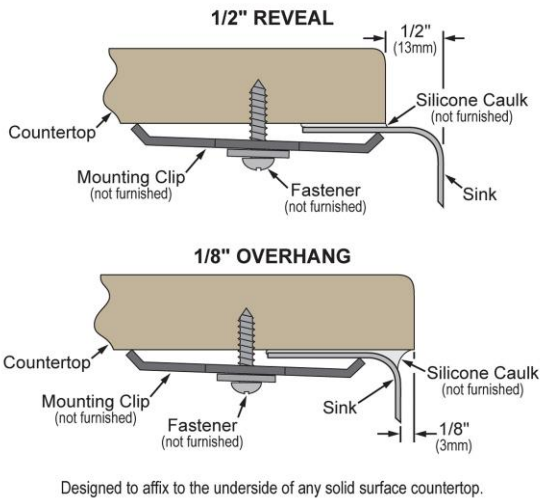

PRODUCT SPECIFICATIONS

Lustertone® Classic Stainless Steel 20-1/2" x 16-1/2" x 7-7/8" Single Bowl Undermount Sink with Perfect Drain®. Sink is manufactured from 18 gauge 304 Stainless Steel with a Lustrous Satin finish, Center drain placement, and Sides and Bottom pads.

Installation Type:	Undermount
Material:	304 Stainless Steel
Special Features:	Perfect Drain
Finish:	Lustrous Satin
Gauge:	18
Sound Deadening:	Sides and Bottom pads
Number of Bowls:	1
Sink Dimensions:	20-1/2" x 16-1/2" x 9-3/8"
Bowl 1 Dimensions:	18" x 14" x 7-7/8"
Drain Size:	3-3/8" (86mm)
Drain Location:	Center
Minimum Cabinet Size:	24"
Mounting Hardware:	Undermount brackets sold separately
Template Included:	Yes
Cutout Template #:	1000001307

Template is available for download at elkay.com. CAD software will be required to open the template.

Perfect Drain: Seamlessly welded stainless steel collar eliminates the gap between a traditional drain and the sink for a more sanitary and gap free installation. Select garbage disposers can be installed on either sink bowl for user convenience. Please see our Garbage Disposer Compatibility Guide.

Installation Profile:

Designed to affix to the underside of any solid surface countertop.

Included with Product: One LKPD1 Perfect Drain and strainer.

A Century of Tradition and Quality. For more than 100 years, Elkay has been making innovative products and providing exceptional customer care. We take pride in offering plumbing products that make life easier, inspire change and leave the world a better place.