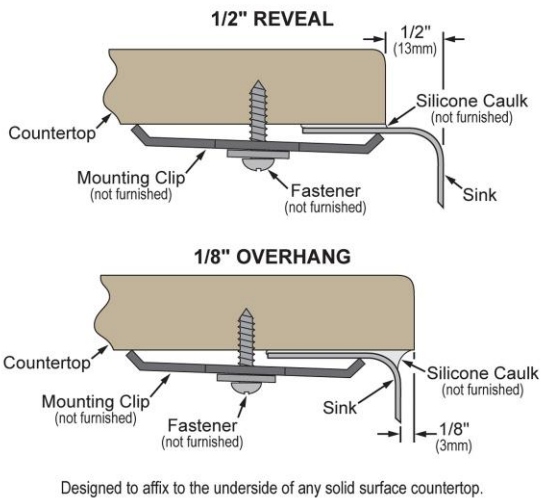

PRODUCT SPECIFICATIONS

Asana® Stainless Steel 18-3/8" x 18-3/8" x 8" Single Bowl Undermount Bathroom Sink with Overflow. Sink is manufactured from 18 gauge 304 Stainless Steel with a Lustrous Satin finish, Center drain placement, and Bottom only pads.

Installation Type:	Undermount
Material:	304 Stainless Steel
Finish:	Lustrous Satin
Gauge:	18
Sound Deadening:	Bottom only pads
Number of Bowls:	1
Sink Dimensions:	18-3/8" x 18-3/8" x 8"
Bowl 1 Dimensions:	16" x 16" x 8"
Drain Size:	1-1/2" (38mm)
Drain Location:	Center
Minimum Cabinet Size:	24"
Mounting Hardware:	Undermount brackets sold separately
Template Included:	Yes
Cutout Template #:	1000001418

Template is available for download at elkay.com. CAD software will be required to open the template.

Installation Profile:

Included with Product: LKF299 overflow Assembly

A Century of Tradition and Quality. For more than 100 years, Elkay has been making innovative products and providing exceptional customer care. We take pride in offering plumbing products that make life easier, inspire change and leave the world a better place.

Product Compliance: ASME A112.19.3/CSA B45.4

Sinks are listed by IAPMO® as meeting the applicable requirements of the Uniform Plumbing Code®, International Plumbing Code®, and National Plumbing Code of Canada.

- [Clean and Care Manual (PDF)](#)
- [Installation Instructions (PDF) - 1000005239](#)
- [Installation Instructions (PDF) - 74180001](#)
- [Warranty (PDF)](#)