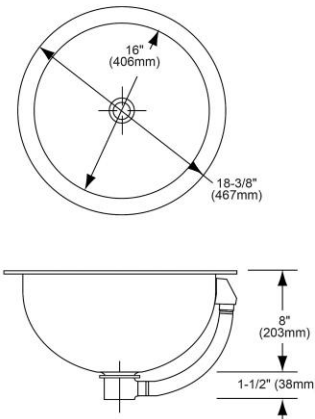

PART: _____ QTY: _____

PROJECT: _____

CONTACT: _____

DATE: _____

NOTES: _____

APPROVAL: _____

In keeping with our policy of continuing product improvement, Elkay reserves the right to change product specifications without notice. Please visit elkay.com for the most current version of Elkay product specification sheets. This specification describes an Elkay product with design, quality, and functional benefits to the user. When making a comparison of other producers' offerings, be certain these features are not overlooked. Latest version of the spec sheet available: <https://www.elkayfiles.com/spec-sheets/ELUH16LV_spec.pdf>