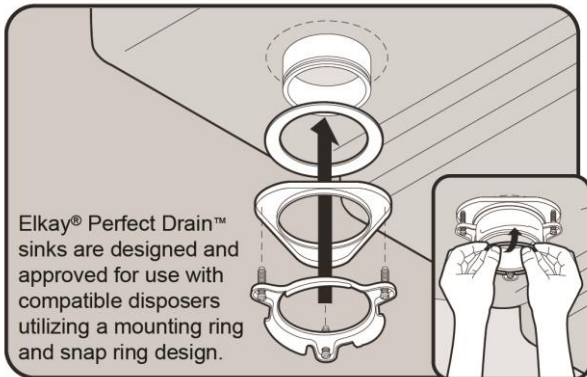

<b>Installation Type:</b>	Undermount
<b>Material:</b>	304 Stainless Steel
<b>Special Features:</b>	Perfect Drain
<b>Finish:</b>	Lustrous Satin
<b>Gauge:</b>	18
<b>Sound Deadening:</b>	Sides and Bottom pads
<b>Number of Bowls:</b>	1
<b>Sink Dimensions:</b>	16-1/2" x 20-1/2" x 9-3/8"
<b>Bowl 1 Dimensions:</b>	14" x 18" x 7-7/8"
<b>Drain Size:</b>	3-3/8" (86mm)
<b>Drain Location:</b>	Rear Center
<b>Minimum Cabinet Size:</b>	21"
<b>Mounting Hardware:</b>	Undermount brackets sold separately
<b>Template Included:</b>	Yes
<b>Cutout Template #:</b>	<a href="#">1000001307</a>

Template is available for download at [elkay.com](http://elkay.com). CAD software will be required to open the template.

**Perfect Drain:** Seamlessly welded stainless steel collar eliminates the gap between a traditional drain and the sink for a more sanitary and gap free installation. Select garbage disposers can be installed on either sink bowl for user convenience. Please see our Garbage Disposer Compatibility Guide.

**Installation Profile:**

Designed to affix to the underside of any solid surface countertop.

**Included Accessories**

In keeping with our policy of continuing product improvement, Elkay reserves the right to change product specifications without notice. Please visit [elkay.com](http://elkay.com) for the most current version of Elkay product specification sheets. This specification describes an Elkay product with design, quality, and functional benefits to the user. When making a comparison of other producers' offerings, be certain these features are not overlooked. Latest version of the spec sheet available: [https://www.elkayfiles.com/spec-sheets/ELUH1418PD\\_spec.pdf](https://www.elkayfiles.com/spec-sheets/ELUH1418PD_spec.pdf)