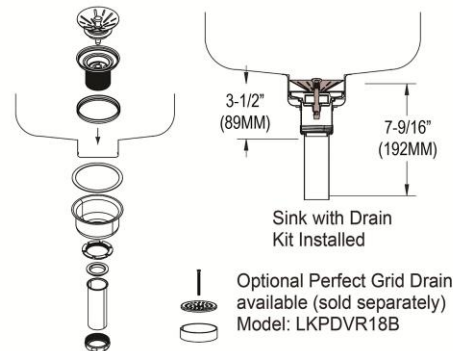

In keeping with our policy of continuing product improvement, Elkay reserves the right to change product specifications without notice. Please visit elkay.com for the most current version of Elkay product specification sheets. This specification describes an Elkay product with design, quality, and functional benefits to the user. When making a comparison of other producers' offerings, be certain these features are not overlooked. Latest version of the spec sheet available: <https://www.elkayfiles.com/spec-sheets/ELUH1418PD_spec.pdf>