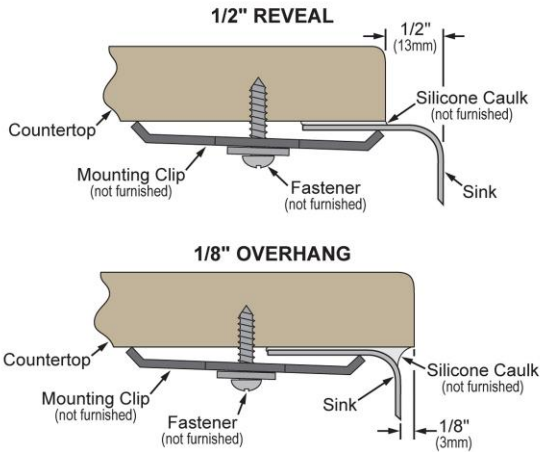

Installation Type:	Undermount
Material:	304 Stainless Steel
Special Features:	Perfect Drain
Finish:	Lustrous Satin
Gauge:	18
Sound Deadening:	Sides and Bottom pads
Number of Bowls:	1
Sink Dimensions:	16-1/2" x 20-1/2" x 9-3/8"
Bowl 1 Dimensions:	14" x 18" x 7-7/8"
Drain Size:	3-3/8" (86mm)
Drain Location:	Rear Center
Minimum Cabinet Size:	21"
Mounting Hardware:	Undermount brackets sold separately
Template Included:	Yes
Cutout Template #:	1000001307

Template is available for download at elkay.com. CAD software will be required to open the template.

Perfect Drain: Seamlessly welded stainless steel collar eliminates the gap between a traditional drain and the sink for a more sanitary and gap free installation. Select garbage disposers can be installed on either sink bowl for user convenience. Please see our Garbage Disposer Compatibility Guide.

Installation Profile:

Designed to affix to the underside of any solid surface countertop.