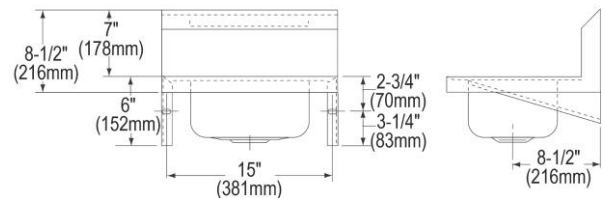

PART: _____ QTY: _____
PROJECT: _____
CONTACT: _____
DATE: _____
NOTES: _____
APPROVAL: _____

In keeping with our policy of continuing product improvement, Elkay reserves the right to change product specifications without notice. Please visit elkay.com for the most current version of Elkay product specification sheets. This specification describes an Elkay product with design, quality, and functional benefits to the user. When making a comparison of other producers' offerings, be certain these features are not overlooked.