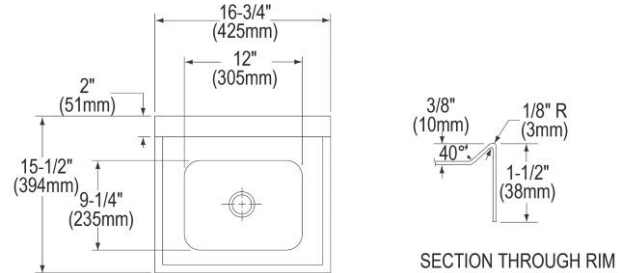

PART: _____ QTY: _____
PROJECT: _____
CONTACT: _____
DATE: _____
NOTES: _____
APPROVAL: _____

In keeping with our policy of continuing product improvement, Elkay reserves the right to change product specifications without notice. Please visit elkay.com for the most current version of Elkay product specification sheets. This specification describes an Elkay product with design, quality, and functional benefits to the user. When making a comparison of other producers' offerings, be certain these features are not overlooked.