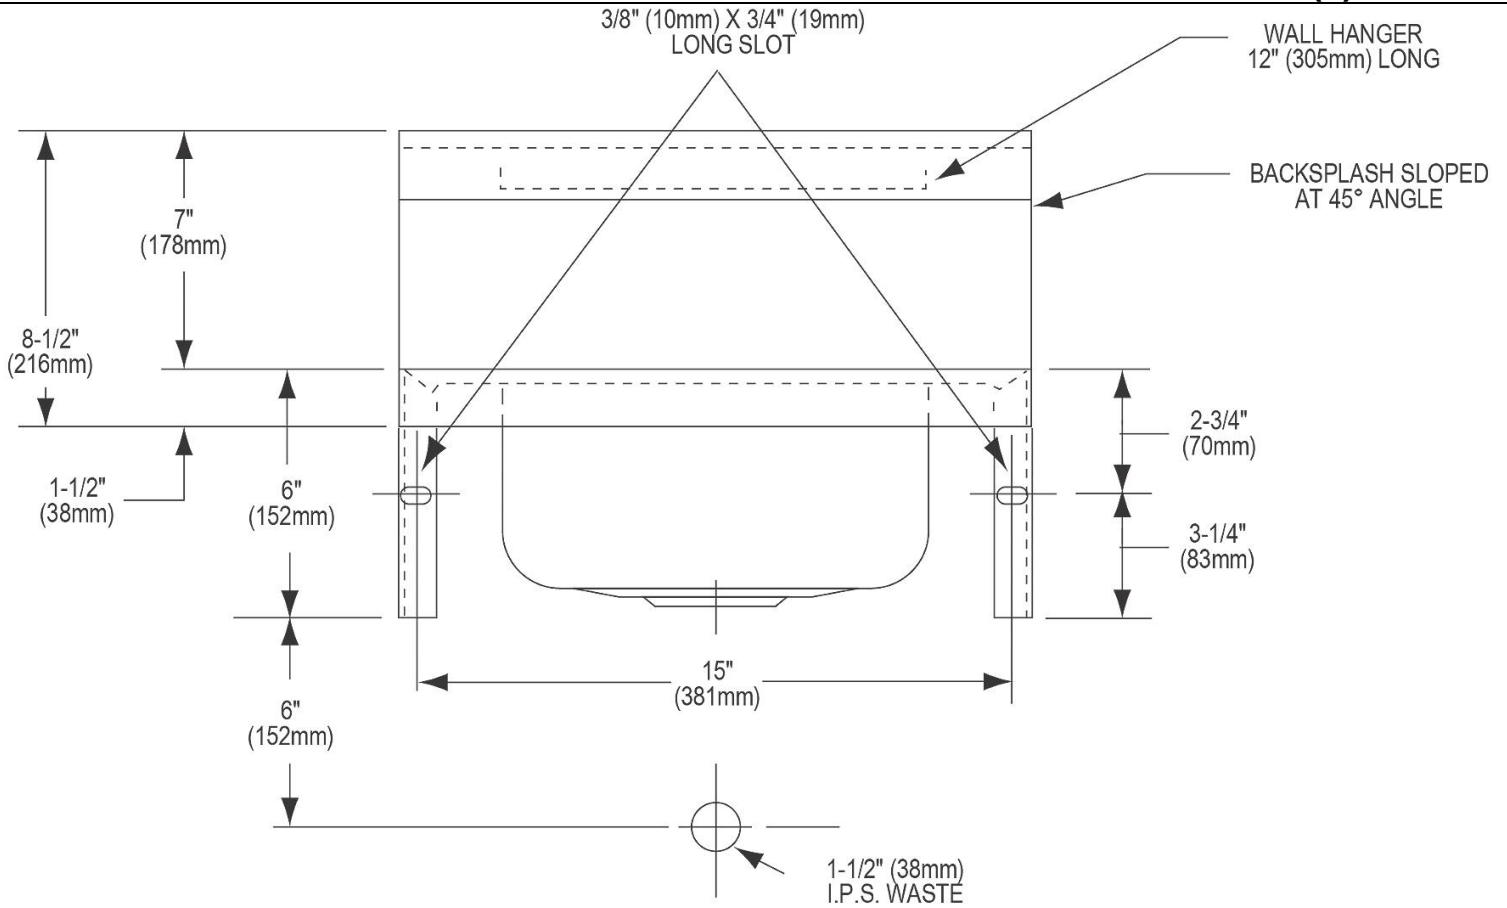

In keeping with our policy of continuing product improvement, Elkay reserves the right to change product specifications without notice. Please visit elkay.com for the most current version of Elkay product specification sheets. This specification describes an Elkay product with design, quality, and functional benefits to the user. When making a comparison of other producers' offerings, be certain these features are not overlooked.