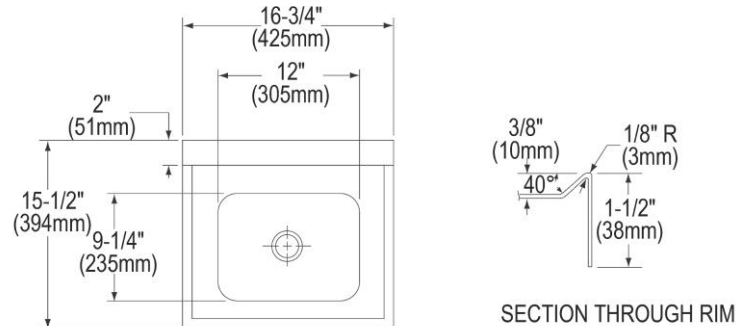

PART: _____ QTY: _____

PROJECT: _____

CONTACT: _____

DATE: _____

NOTES: _____

APPROVAL: _____

In keeping with our policy of continuing product improvement, Elkay reserves the right to change product specifications without notice. Please visit elkay.com for the most current version of Elkay product specification sheets. This specification describes an Elkay product with design, quality, and functional benefits to the user. When making a comparison of other producers' offerings, be certain these features are not overlooked.