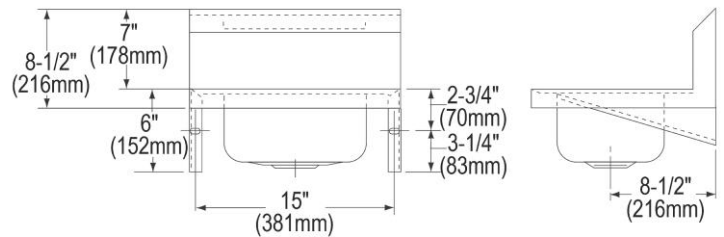

PART: _____ QTY: _____

PROJECT: _____

CONTACT: _____

DATE: _____

NOTES: _____

APPROVAL: _____

In keeping with our policy of continuing product improvement, Elkay reserves the right to change product specifications without notice. Please visit elkay.com for the most current version of Elkay product specification sheets. This specification describes an Elkay product with design, quality, and functional benefits to the user. When making a comparison of other producers' offerings, be certain these features are not overlooked.