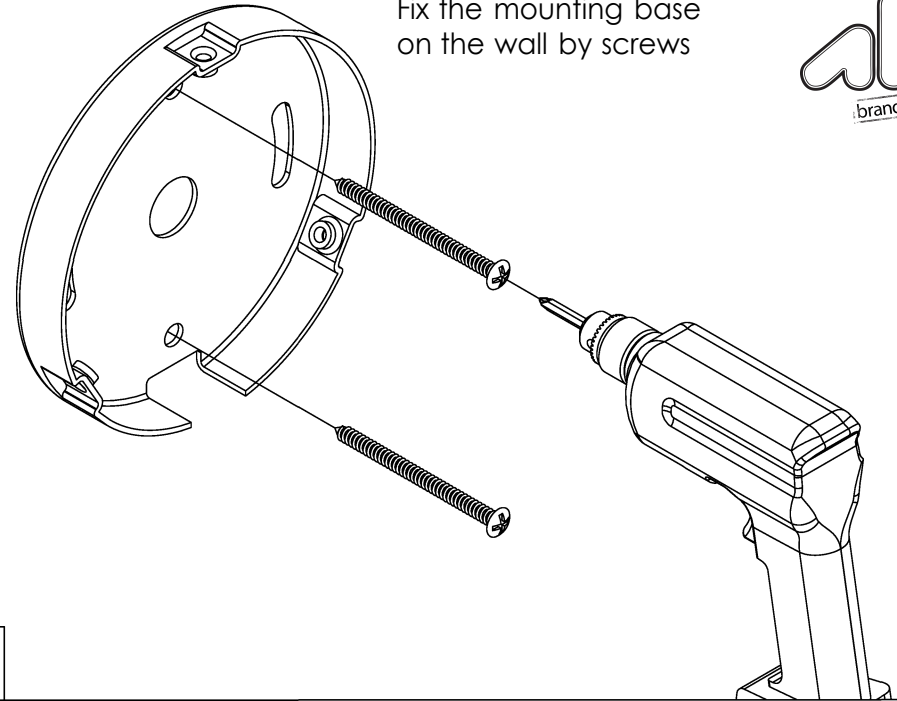

Installation Instructions for Wall Mounted Mirror

Drill the holes for plastic sleeve.

Fix the mounting base on the wall by screws

Fix screws into the cover with mounting base together.

1	3
2	4

Finished