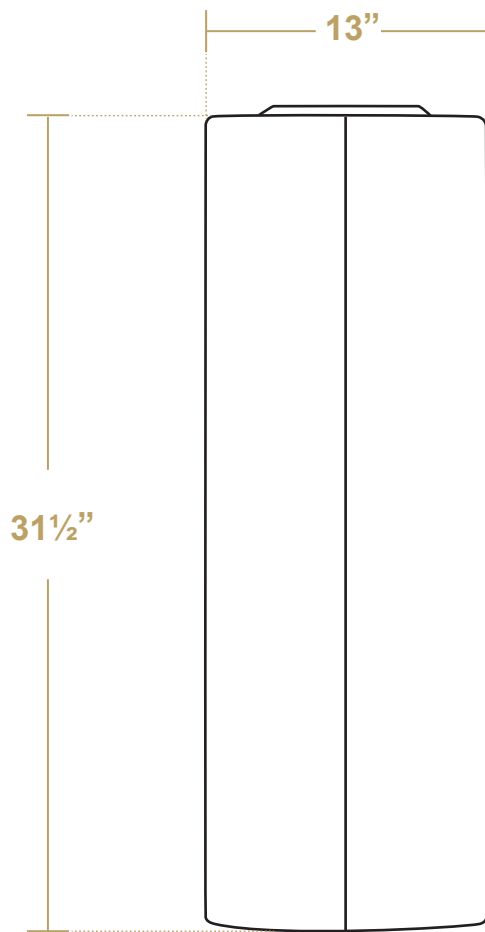

WHRAX-32

EXTERIOR

Overall Depth:
 $6\frac{3}{4}$ "

INTERIOR

Shelf Depth:
 $5\frac{1}{2}$ "

LIVE WITH STYLE!