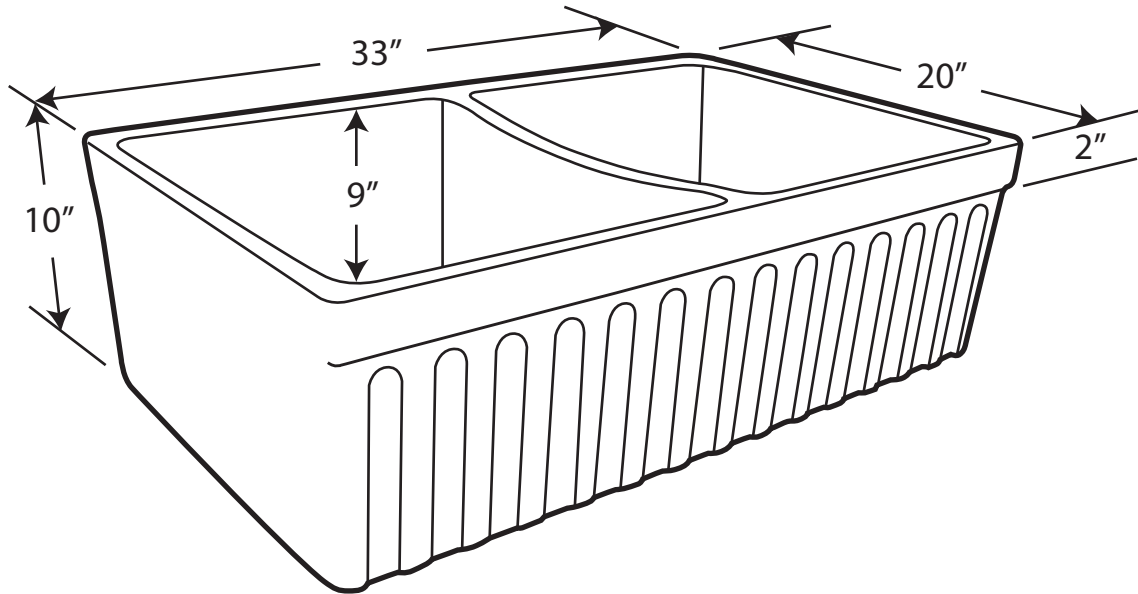

 Whitehaus®

**WHQDB332**

As Whitehaus Collection® Farmhaus Fireclay Sinks are individually handmade, sink sizes can vary and all dimensions are approximate. We strongly recommend that your sink be supplied to your cabinet-maker prior to the fabrication of your kitchen cabinets and countertops. Cutouts are not to be made until they are checked against your sink. Whitehaus Collection® recommends the use of a protective grid in the bottom of the sink to avoid potential scuffing from heavy-duty cookware.