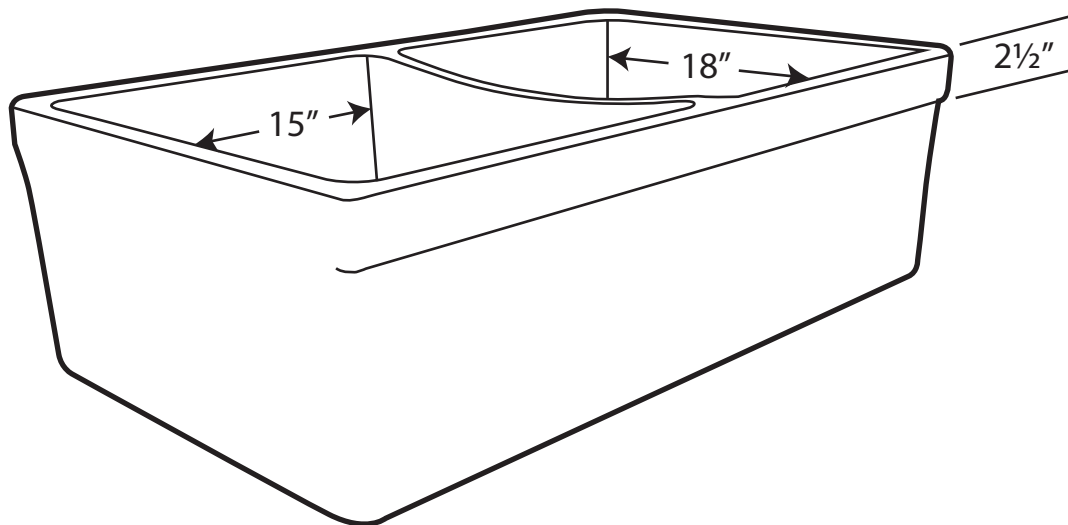

 Whitehaus®

**WHQDB332**

As Whitehaus Collection® Farmhaus Fireclay Sinks are individually handmade, sink sizes can vary and all dimensions are approximate. We strongly recommend that your sink be supplied to your cabinet-maker prior to the fabrication of your kitchen cabinets and countertops. Cutouts are not to be made until they are checked against your sink. Whitehaus Collection® recommends the use of a protective grid in the bottom of the sink to avoid potential scuffing from heavy-duty cookware.