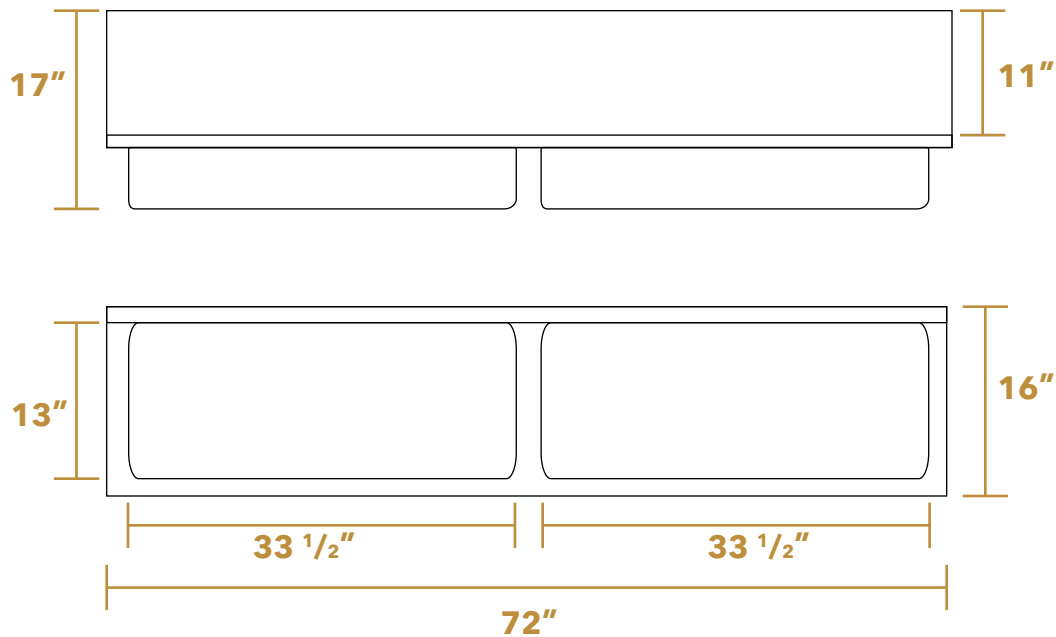

WHNCD72

Inside Bowl Dimensions
33 1/2" x 13" x 6"

LIVE WITH STYLE!