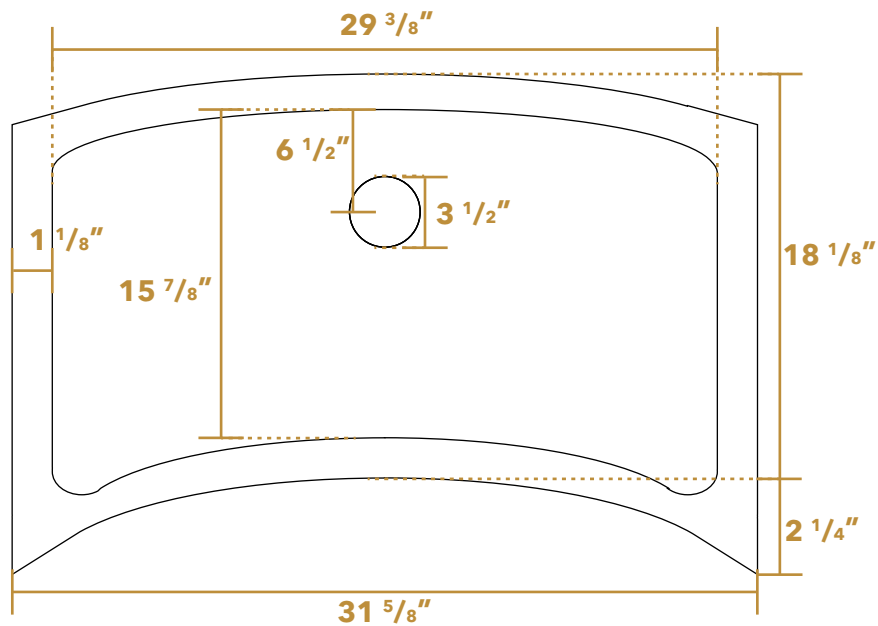

WHNAPCV3218

1" corner radius

SIDE

TOP

LIVE WITH STYLE!