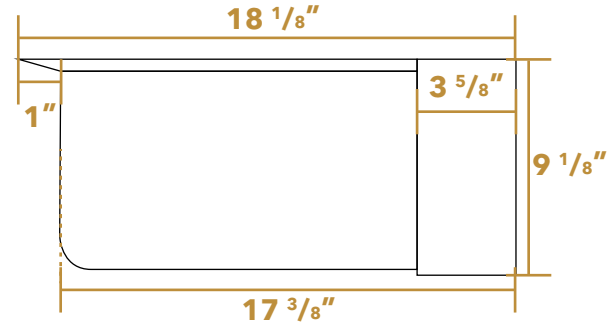

WHNAPCV3218

1" corner radius

SIDE

LIVE WITH STYLE!