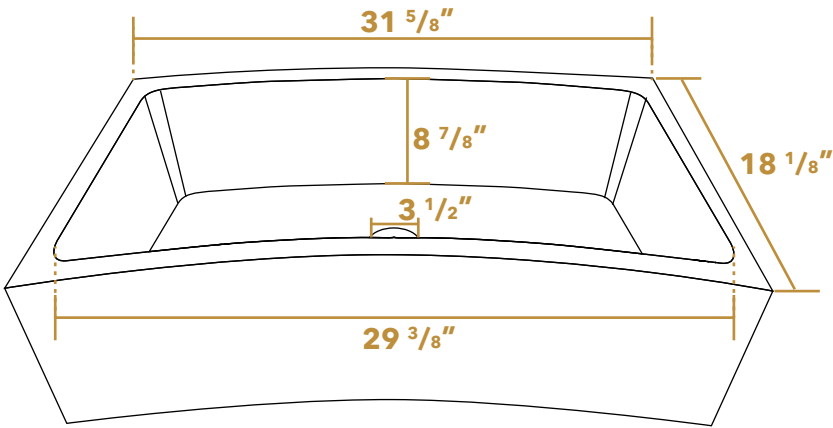

# WHNAPCV3218

1" corner radius

## FRONT