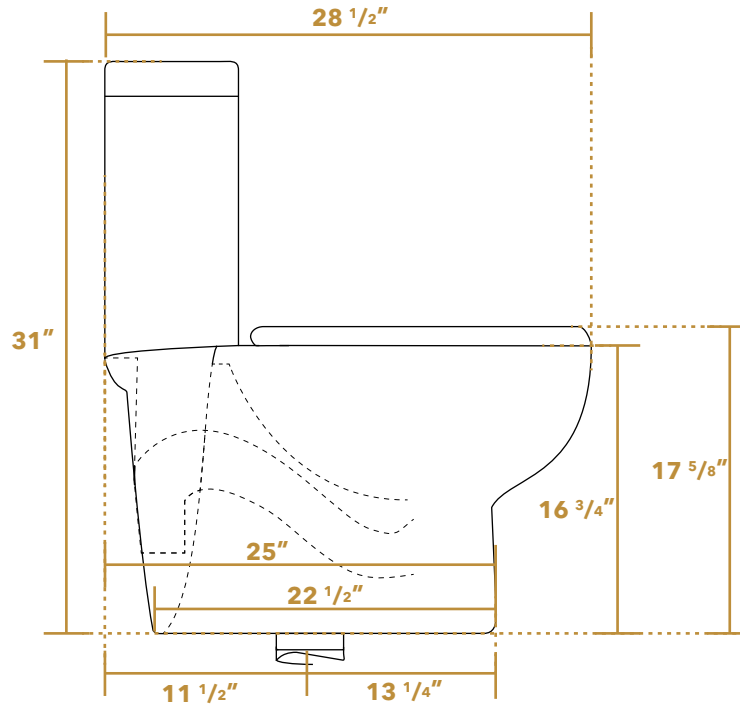

 Whitehaus®

WHMFL3364-EB

SIDE

TOP

FRONT

LIVE WITH STYLE!