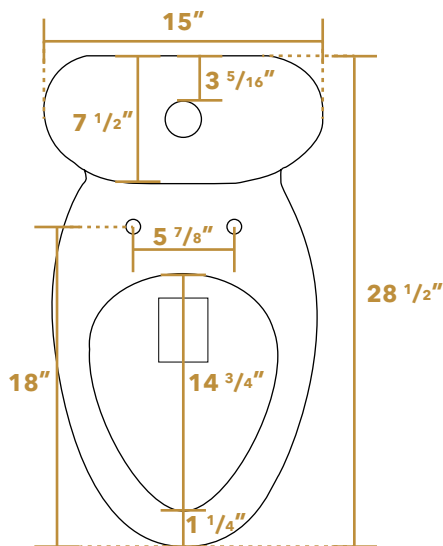

 Whitehaus®

WHMFL3364-EB

SIDE

TOP

FRONT

LIVE WITH STYLE!