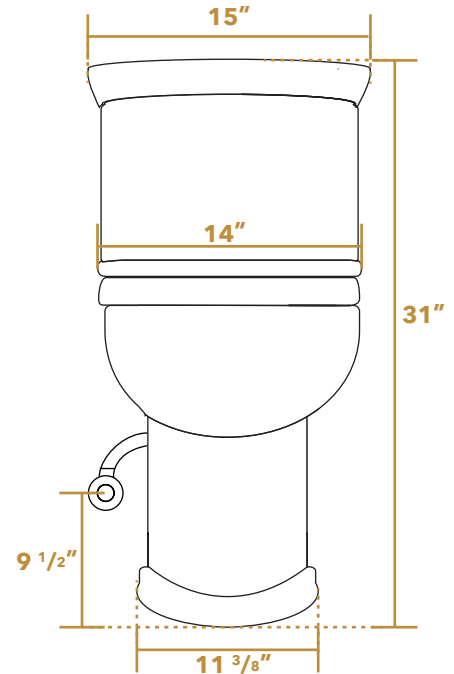

 Whitehaus®

WHMFL3364-EB

SIDE

TOP

FRONT

LIVE WITH STYLE!