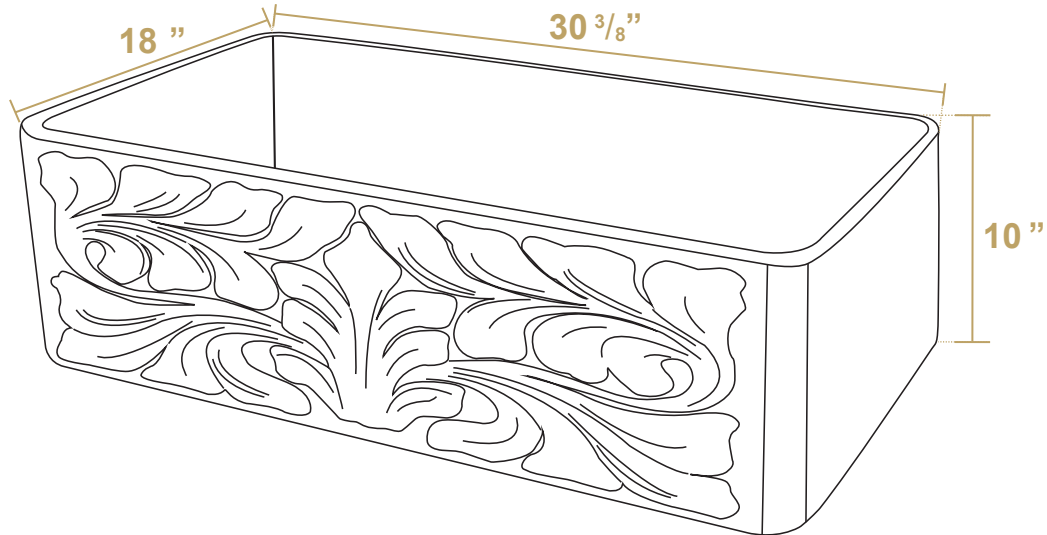

 Whitehaus®

WHFLGO3018

Side A

Side B

Overall Dimensions

30 3/8" x 18" x 10"

Inside Bowl Dimensions

28 3/4" x 16 3/8" x 9"

As Whitehaus Collection® Farmhaus Fireclay Sinks are individually handmade, sink sizes can vary and all dimensions are approximate. We strongly recommend that your sink be supplied to your cabinetmaker prior to the fabrication of your kitchen cabinets and countertops. Cutouts are not to be made until they are checked against your sink.