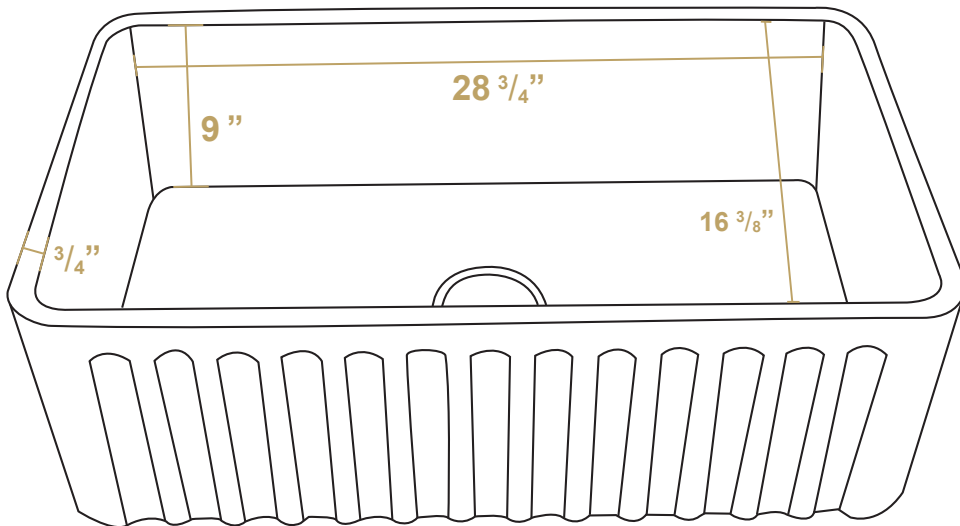

 Whitehaus®

WHFLGO3018

Side A

Side B

Overall Dimensions

30 3/8" x 18" x 10"

Inside Bowl Dimensions

28 3/4" x 16 3/8" x 9"

As Whitehaus Collection® Farmhaus Fireclay Sinks are individually handmade, sink sizes can vary and all dimensions are approximate. We strongly recommend that your sink be supplied to your cabinetmaker prior to the fabrication of your kitchen cabinets and countertops. Cutouts are not to be made until they are checked against your sink.