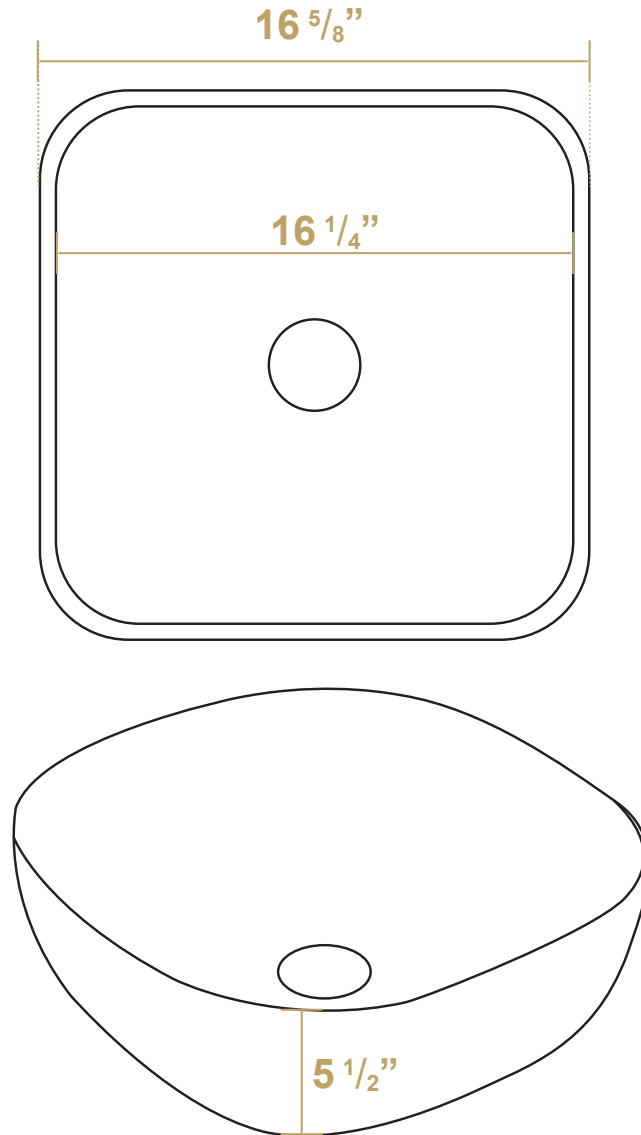

 Whitehaus®

WH71301-F04

Overall Dimensions

16 ⁵/₈" x 16 ⁵/₈" x 5 ¹/₂"

Inside Dimensions

16 ¹/₄" x 16 ¹/₄" x 4 ¹/₂"

LIVE WITH STYLE!