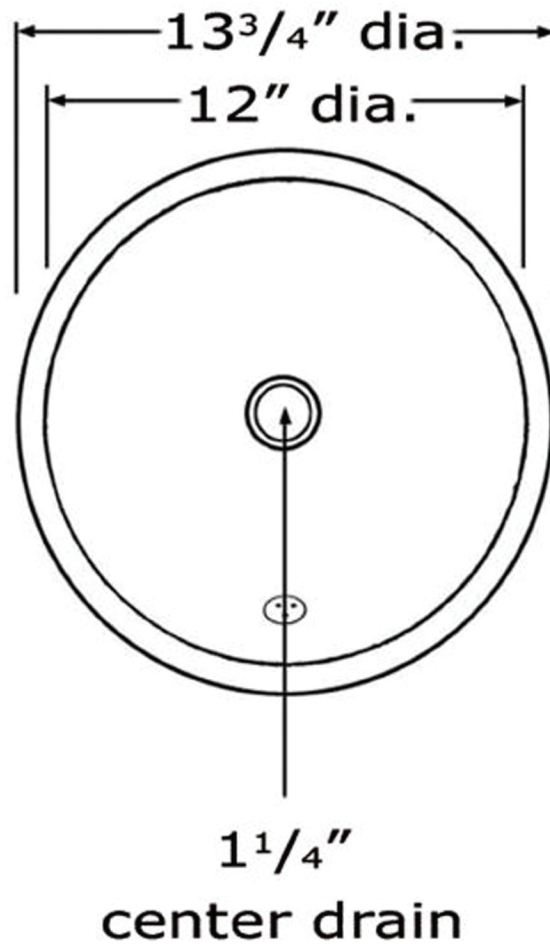

 Whitehaus®

WH602ACF

**Depth
5 1/2"**

LIVE WITH STYLE!