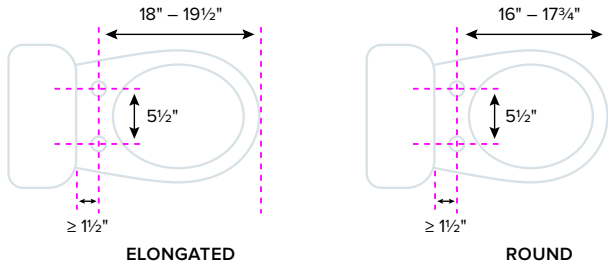

Nozzle Position

Moves the wash nozzle to one of seven positions during a wash cycle

Eco Mode

Uses less power to save you energy and money

SWASH® SE400

advanced bidet seat

PRODUCT FIT GUIDE

PRODUCT RANGE (SKU/Color)

Elongated Models (shown)

SE400-EW (white)

Round Models

SE400-RW (white)

TECHNICAL SPECIFICATION

Voltage / Frequency	120V / 60Hz
Max Power Consumption	660W
Power Cord Length	3.9 feet
Seat / Lid Weight Limit	275lbs / 178lbs
Seat Temperature	Adjustable (four levels) 95°F - 104°F
Water Temperature	Adjustable (four levels) 93.2°F - 104°F
Air Dryer Temperature	Adjustable (five levels)
Standard Wash	2 minutes
Nightlight	Blue LED
Dimensions	SE400-E: 18.5" (W) x 20.87" (L) x 6.10" (H) SE400-R: 18.5" (W) x 19.5" (L) x 6.10" (H)
Net Weight	SE400-E: 9.7 lbs. SE400-R: 9.5 lbs.
Warranty	One (1) year limited warranty
Standard Installation Parts Included	3/8" plastic T-valve Chrome 90° elbow bidet hose