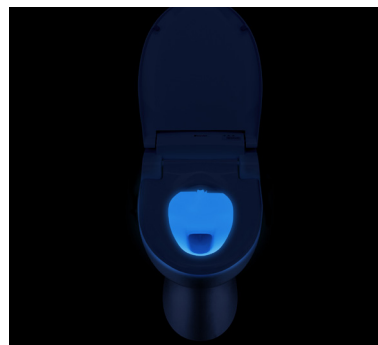

DS725 Advanced Bidet Seat

FEATURES

HYGIENE

- Adjustable rear and front wash
- Positionable, stainless steel nozzle
- Nozzle oscillation
- Adjustable water temperature
- Self-cleaning nozzle

Positionable,
stainless steel nozzle

COMFORT

- Warm air dryer
- Deodorizer
- Gentle massage pulse
- Ergonomic, adjustable heated seat
- Gentle-closing seat with sturdy, sittable lid

Gentle-closing seat
with sturdy, sittable lid

CONVENIENCE

- One-touch auto wash/dry cycle
- Illuminating blue LED nightlight
- Remote control with wall mount
- Eco mode for energy savings
- Easy DIY installation
- Bidet hose with 90 degree chrome elbow

Illuminating blue
LED nightlight

DS725 REMOTE CONTROL

Rear Cleaning

Activates the aerated rear wash function

Front Cleaning

Activates the aerated front (feminine) wash function

Nozzle Position

Moves the wash nozzle to one of seven positions during a wash cycle

Water Temperature

Cycle through three water temperature settings

Massage

Engages massage function with dynamic spray pulse

Move

Activates oscillation function for front and rear nozzles

Warm Air Dryer

Activates warm air dryer for a duration of 2 minutes