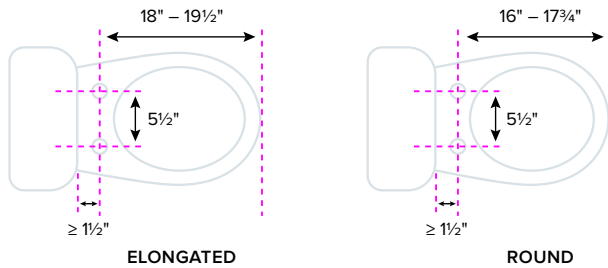

SPECIFICATIONS

PRODUCT FIT GUIDE

PRODUCT RANGE (SKU/Color)

Elongated Models
DS725-EW (white)

Round Models
DS725-RW (white)

TECHNICAL SPECIFICATION

Voltage / Frequency	120V / 60Hz
Max Power Consumption	660W
Power Cord Length	3.8 feet
Remote Battery Type	AAA batteries (2)
Seat / Lid Weight Limit	275lbs / 178lbs
Seat Temperature	Adjustable (four levels) 95°F - 104°F
Water Temperature	Adjustable (four levels) 93.2°F - 104°F
Standard Wash	2 minutes
Dimensions	DS725-EW: 14.9" (W) x 20.7" (L) x 6.10" (H) DS725-RW: 14.9" (W) x 19.5" (L) x 6.10" (H)
Net Weight	DS725-EW: 9.7 lbs. DS725-RW: 9.5 lbs.
Warranty	One (1) year limited warranty
Standard Installation Parts Included	7/8" plastic T-valve Chrome 90° elbow bidet hose