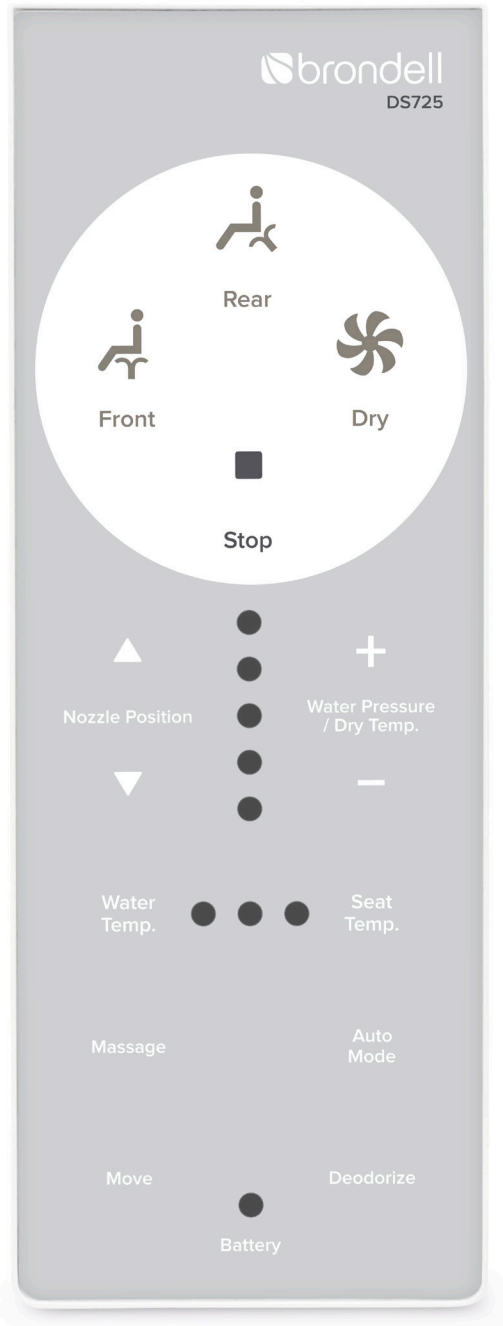

COMFORT

- Warm air dryer
- Deodorizer
- Gentle massage pulse
- Ergonomic, adjustable heated seat
- Gentle-closing seat with sturdy, sittable lid

Gentle-closing seat
with sturdy, sittable lid

CONVENIENCE

- One-touch auto wash/dry cycle
- Illuminating blue LED nightlight
- Remote control with wall mount
- Eco mode for energy savings
- Easy DIY installation
- Bidet hose with 90 degree chrome elbow

Illuminating blue
LED nightlight

DS725 REMOTE CONTROL

Rear Cleaning

Activates the aerated rear wash function

Front Cleaning

Activates the aerated front (feminine) wash function

Nozzle Position

Moves the wash nozzle to one of seven positions during a wash cycle

Water Temperature

Cycle through three water temperature settings

Massage

Engages massage function with dynamic spray pulse

Move

Activates oscillation function for front and rear nozzles

Warm Air Dryer

Activates warm air dryer for a duration of 2 minutes

Stop

Automatically ends all functions

Water Pressure/ Dryer Temperature

Adjusts the water pressure or dryer temperature to one of four settings during the wash or dry cycle

Seat Temperature

Cycle through four seat temperature settings