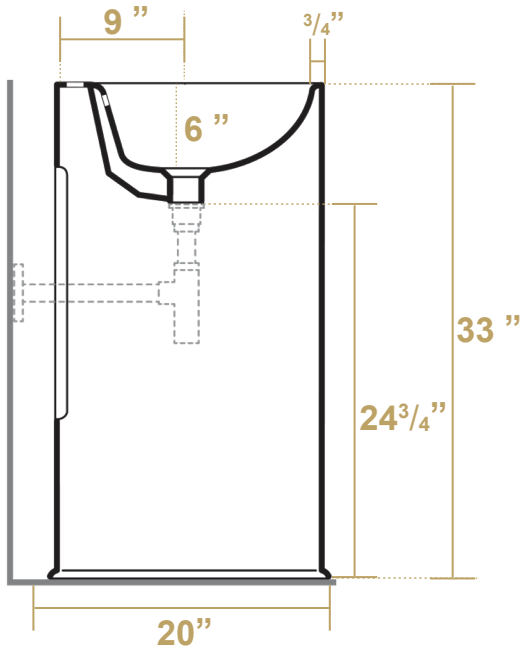

B-GTE

Overall Dimensions

18 1/4" dia. x 33"

Inside Dimensions

16 1/2" dia. x 6"

Britannia

LIVE WITH STYLE!