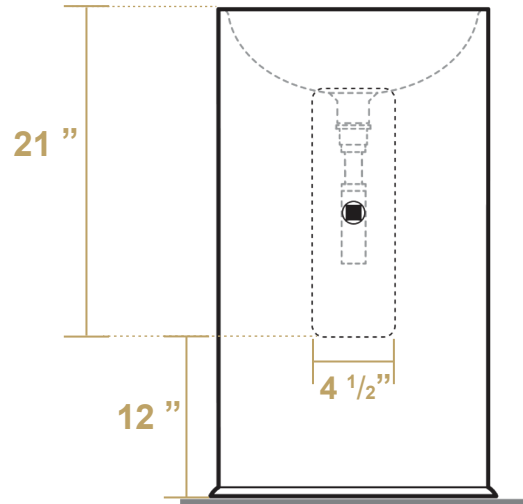

B-GTE

Overall Dimensions

18 1/4" dia. x 33"

Inside Dimensions

16 1/2" dia. x 6"

Britannia

LIVE WITH STYLE!