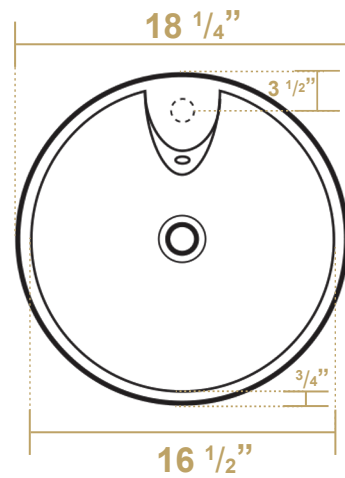

B-GTE

Overall Dimensions

18 1/4" dia. x 33"

Inside Dimensions

16 1/2" dia. x 6"

Britannia

LIVE WITH STYLE!