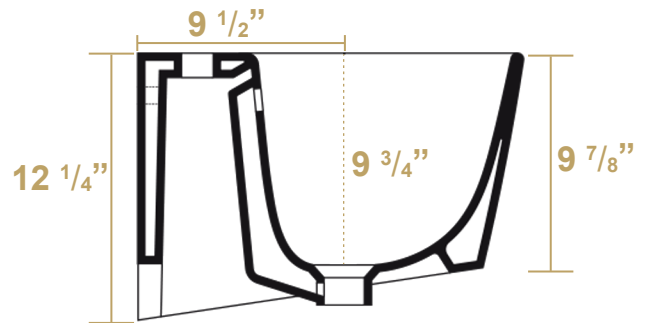

B-DE13

Overall Dimensions

23 5/8" x 17 1/2" x 12 1/4"

Inside Dimensions

19" x 11 1/8" x 9 3/4"

Britannia

LIVE WITH STYLE!