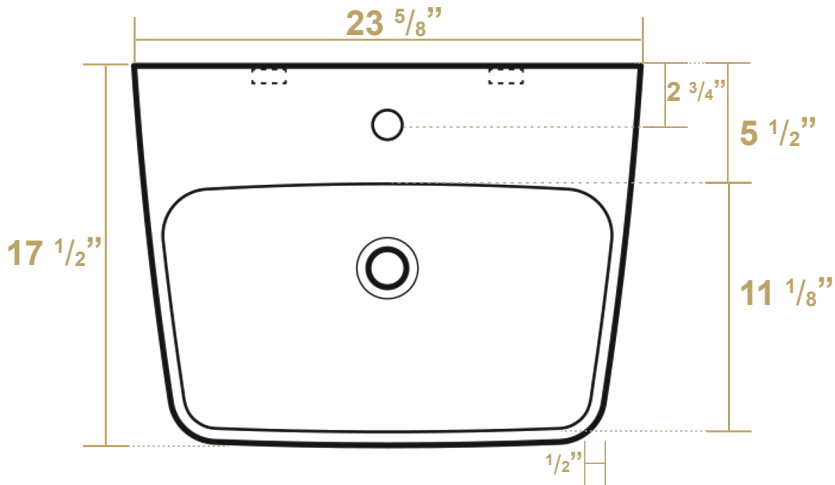

B-DE13

Overall Dimensions

23 5/8" x 17 1/2" x 12 1/4"

Inside Dimensions

19" x 11 1/8" x 9 3/4"

Britannia

LIVE WITH STYLE!