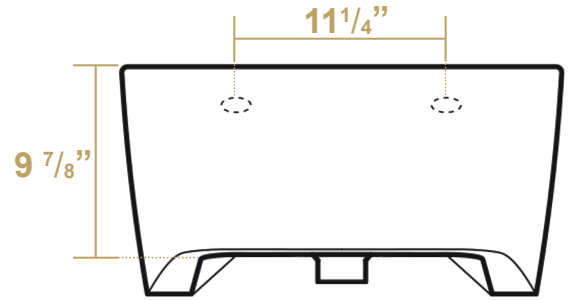

B-DE13

Overall Dimensions

23 5/8" x 17 1/2" x 12 1/4"

Inside Dimensions

19" x 11 1/8" x 9 3/4"

Britannia

LIVE WITH STYLE!