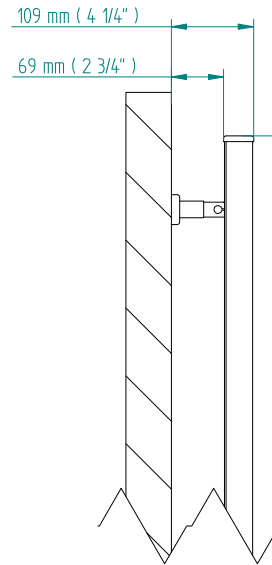

# ANTUS

1426 x 500  
mm mm

56 3/8 x 19 3/4  
inches inches

Elettrico / electric / électrique

CODICE / CODE

RS235032SN RS245032SN  
RL235032SN RL245032SN

H

1429 mm  
56 1/4 inches

L

504 mm  
19 7/8 inches

REGOLATORE DI POTENZA  
DIGITAL HEAT CONTROLLER  
REGULATEUR DE PUISSANCE

INGOMBRO CON ATTACCO LUNGO  
MEASUREMENTS WITH LONG BRACKETS  
MEASUREMENTS AVEC ATTACHE LONG

INGOMBRO CON ATTACCO STANDARD  
MEASUREMENTS WITH STANDARD BRACKETS  
MEASUREMENTS AVEC ATTACHE STANDARD

A

B

DETAIL A

DETAIL B

FORO PER INSERIMENTO TASSELLO A MURO 6X30  
POSITIONING OF FASTENERS FOR FIXING TO WALL  
FASTENERS SHOULD BE SECURED IN DTUDS OR HEADERS PLACES BEHIND THE UNIT  
TROU POUR LA CHEVILLE A MUR