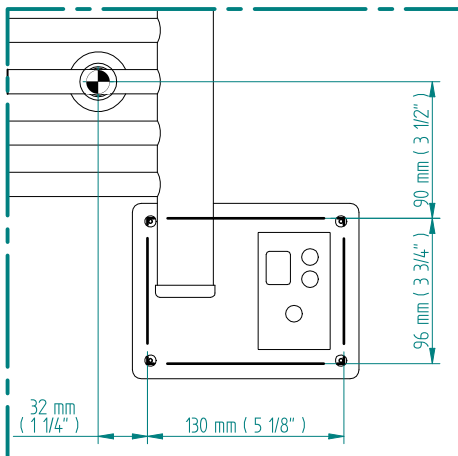

# ANTUS

1426 x 500  
mm mm

56 3/8 x 19 3/4  
inches inches

Elettrico / electric / électrique

CODICE / CODE

RS235032SN RS245032SN  
RL235032SN RL245032SN

H

1429 mm  
56 1/4 inches

L

504 mm  
19 7/8 inches

REGOLATORE DI POTENZA  
DIGITAL HEAT CONTROLLER  
REGULATEUR DE PUISSANCE

INGOMBRO CON ATTACCO LUNGO  
MEASUREMENTS WITH LONG BRACKETS  
MEASUREMENTS AVEC ATTACHE LONG

INGOMBRO CON ATTACCO STANDARD  
MEASUREMENTS WITH STANDARD BRACKETS  
MEASUREMENTS AVEC ATTACHE STANDARD

A

B

DETAIL A

DETAIL B

FORO PER INSERIMENTO TASSELLO A MURO 6X30  
POSITIONING OF FASTENERS FOR FIXING TO WALL  
FASTENERS SHOULD BE SECURED IN DTUDS OR HEADERS PLACES BEHIND THE UNIT  
TROU POUR LA CHEVILLE A MUR