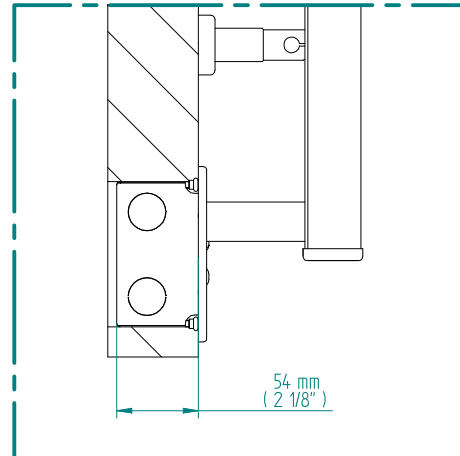

# ANTUS

1426 x 500  
mm mm

56 3/8 x 19 3/4  
inches inches

Elettrico / electric / électrique

CODICE / CODE

RS235032SN RS245032SN  
RL235032SN RL245032SN

H

1429 mm  
56 1/4 inches

L

504 mm  
19 7/8 inches

REGOLATORE DI POTENZA  
DIGITAL HEAT CONTROLLER  
REGULATEUR DE PUISSANCE

INGOMBRO CON ATTACCO LUNGO  
MEASUREMENTS WITH LONG BRACKETS  
MEASUREMENTS AVEC ATTACHE LONG

INGOMBRO CON ATTACCO STANDARD  
MEASUREMENTS WITH STANDARD BRACKETS  
MEASUREMENTS AVEC ATTACHE STANDARD

A

B

DETAIL A

DETAIL B

FORO PER INSERIMENTO TASSELLO A MURO 6X30  
POSITIONING OF FASTENERS FOR FIXING TO WALL  
FASTENERS SHOULD BE SECURED IN DTUDS OR HEADERS PLACES BEHIND THE UNIT  
TROU POUR LA CHEVILLE A MUR