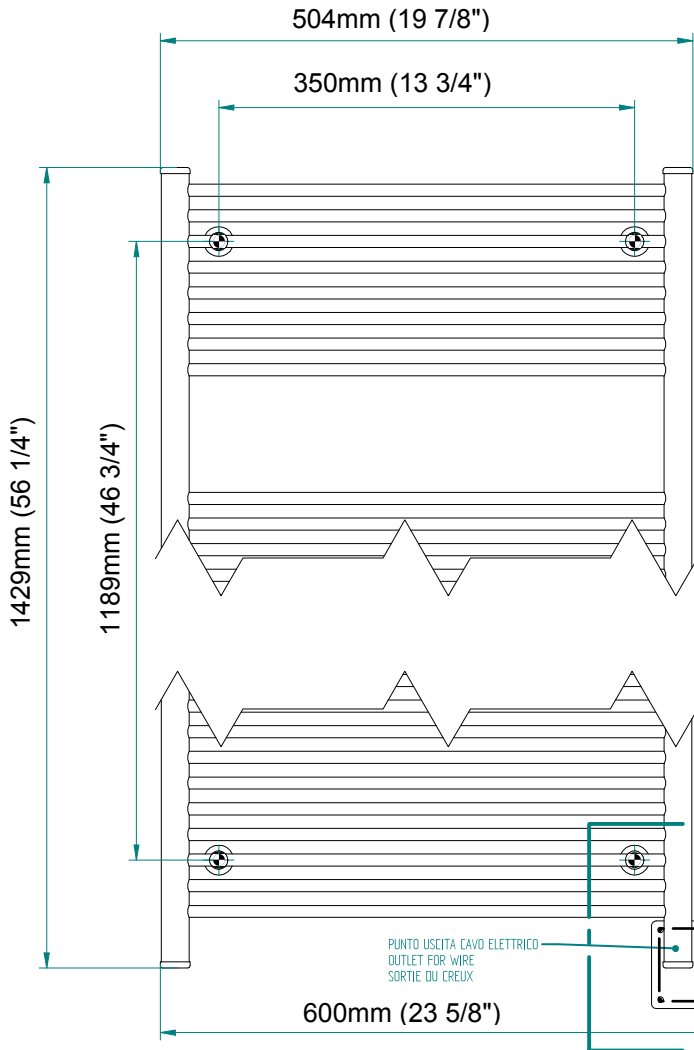

# ANTUS

1426 x 500  
mm mm

56 3/8 x 19 3/4  
inches inches

Elettrico / electric / électrique

CODICE / CODE

RS235032SN RS245032SN  
RL235032SN RL245032SN

H

1429 mm  
56 1/4 inches

L

504 mm  
19 7/8 inches

REGOLATORE DI POTENZA  
DIGITAL HEAT CONTROLLER  
REGULATEUR DE PUISSANCE

INGOMBRO CON ATTACCO LUNGO  
MEASUREMENTS WITH LONG BRACKETS  
MEASUREMENTS AVEC ATTACHE LONG

INGOMBRO CON ATTACCO STANDARD  
MEASUREMENTS WITH STANDARD BRACKETS  
MEASUREMENTS AVEC ATTACHE STANDARD

A

B

DETAIL A

DETAIL B

FORO PER INSERIMENTO TASSELLO A MURO 6X30  
POSITIONING OF FASTENERS FOR FIXING TO WALL  
FASTENERS SHOULD BE SECURED IN DTUDS OR HEADERS PLACES BEHIND THE UNIT  
TROU POUR LA CHEVILLE A MUR