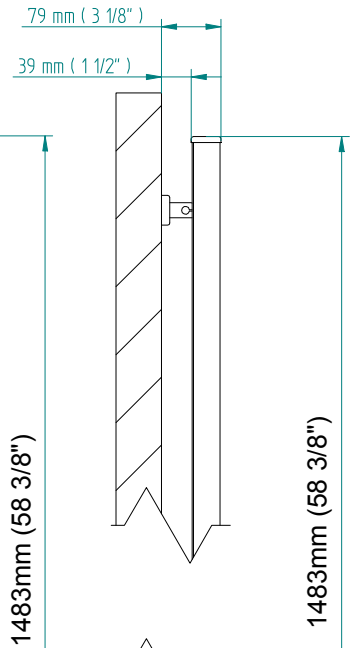

# ANTUS

1426 x 500  
mm mm

56 3/8 x 19 3/4  
inches inches

Elettrico / electric / électrique

CODICE / CODE

RS235032SN RS245032SN  
RL235032SN RL245032SN

H

1429 mm  
56 1/4 inches

L

504 mm  
19 7/8 inches

REGOLATORE DI POTENZA  
DIGITAL HEAT CONTROLLER  
REGULATEUR DE PUISSANCE

INGOMBRO CON ATTACCO LUNGO  
MEASUREMENTS WITH LONG BRACKETS  
MEASUREMENTS AVEC ATTACHE LONG

INGOMBRO CON ATTACCO STANDARD  
MEASUREMENTS WITH STANDARD BRACKETS  
MEASUREMENTS AVEC ATTACHE STANDARD

A

B

DETAIL A

DETAIL B

FORO PER INSERIMENTO TASSELLO A MURO 6X30  
POSITIONING OF FASTENERS FOR FIXING TO WALL  
FASTENERS SHOULD BE SECURED IN DTUDS OR HEADERS PLACES BEHIND THE UNIT  
TROU POUR LA CHEVILLE A MUR